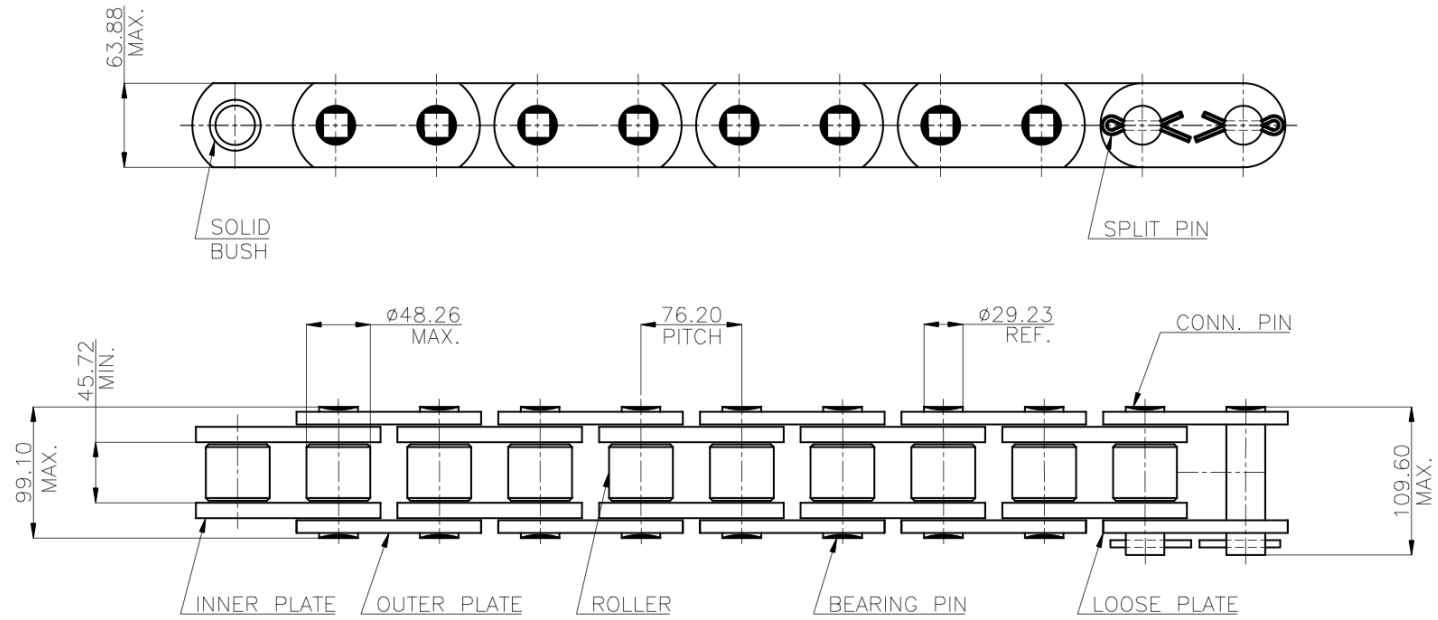

# DUROCHAIN 48B ROLLER CHAIN

MINIMUM BREAKING LOAD = 57090 KGS