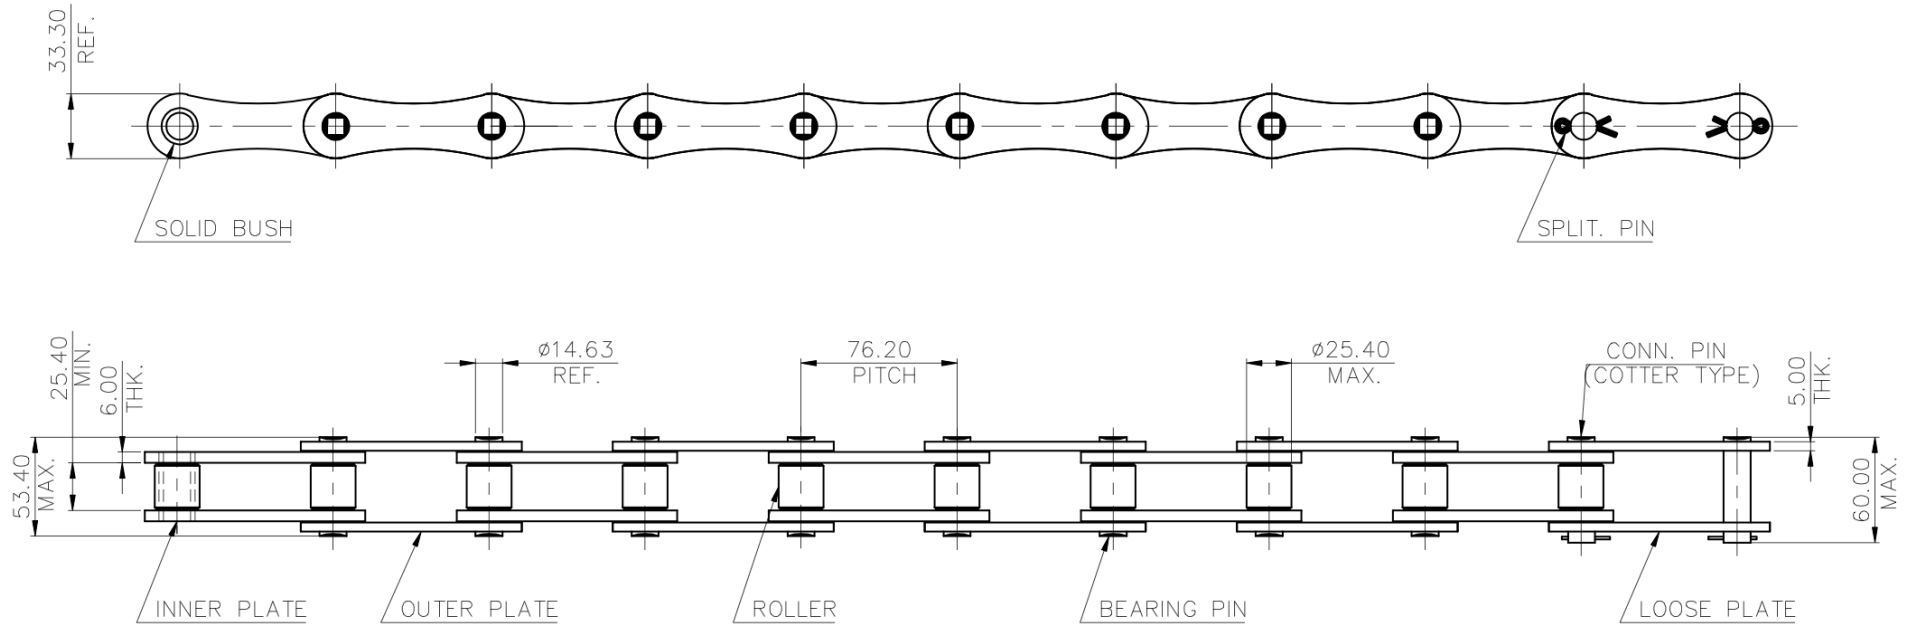

DUROCHAIN 224B ROLLER CHAIN

Minimum Breaking Load = 16,310 KGS.