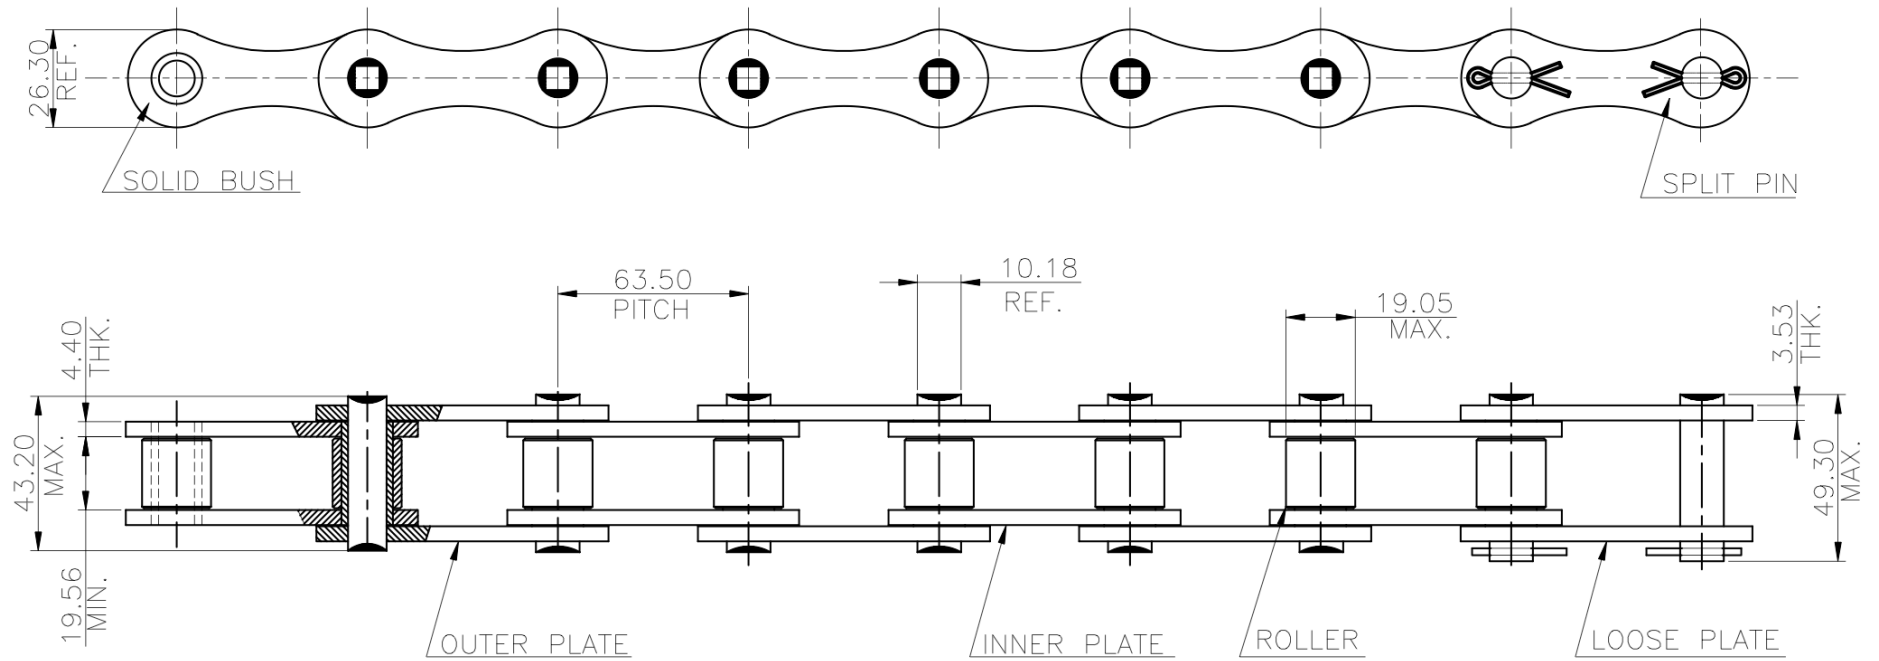

DUROCHAIN 220B ROLLER CHAIN

Minimum Breaking Load = 9,690 KGS.