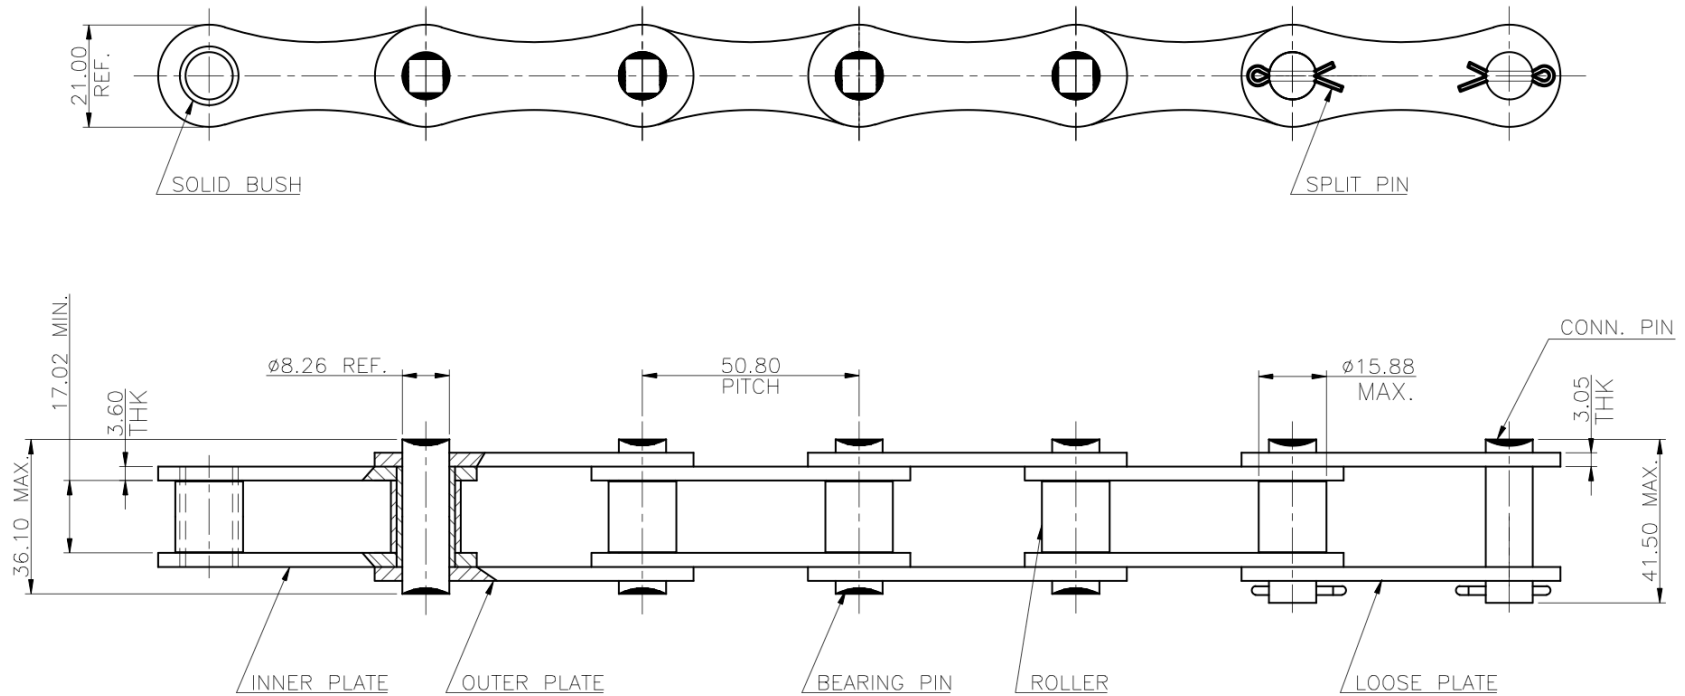

DUROCHAIN 216B ROLLER CHAIN

Minimum Breaking Load = 6,120 KGS.