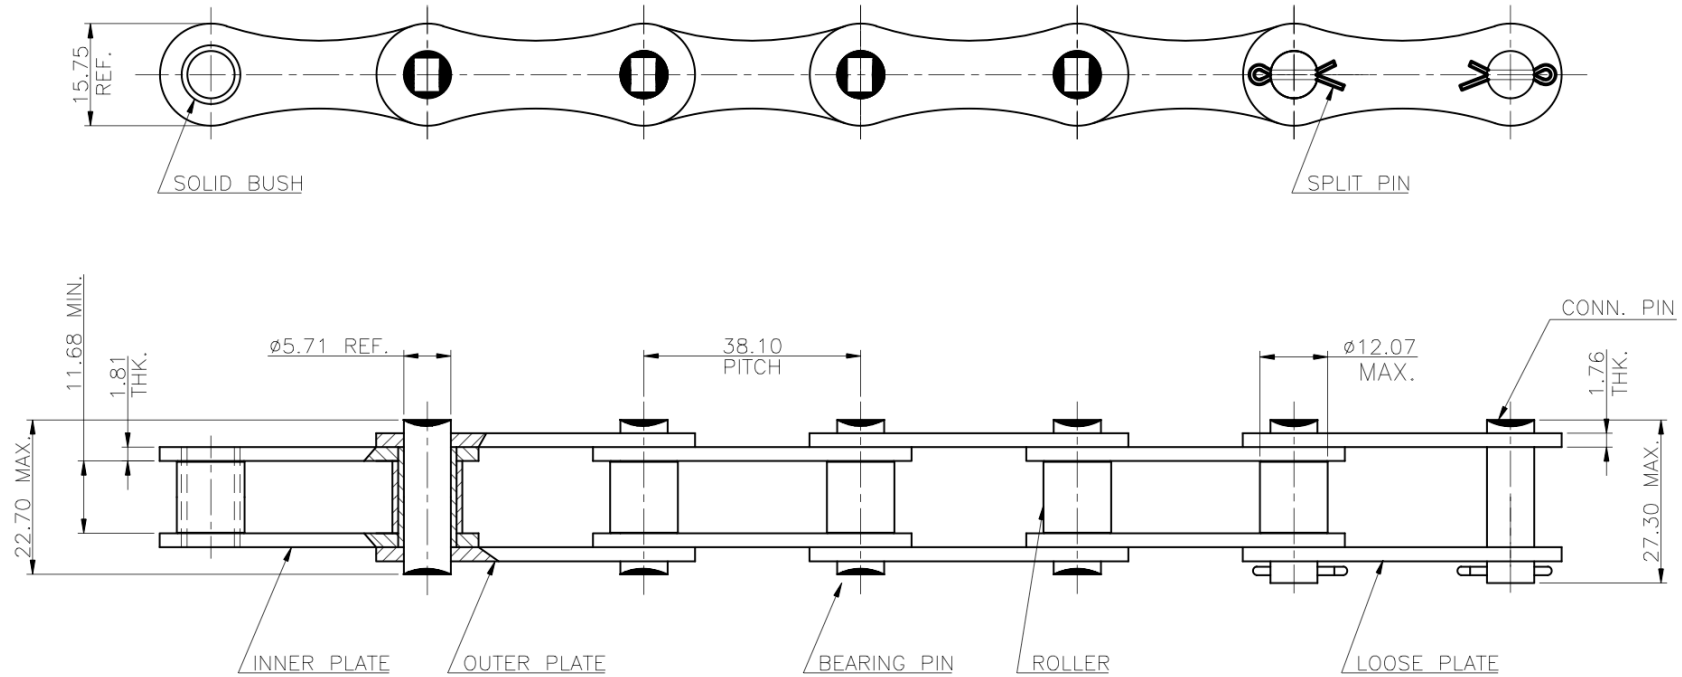

DUROCHAIN 212B ROLLER CHAIN

Minimum Breaking Load = 2,950 KGS.