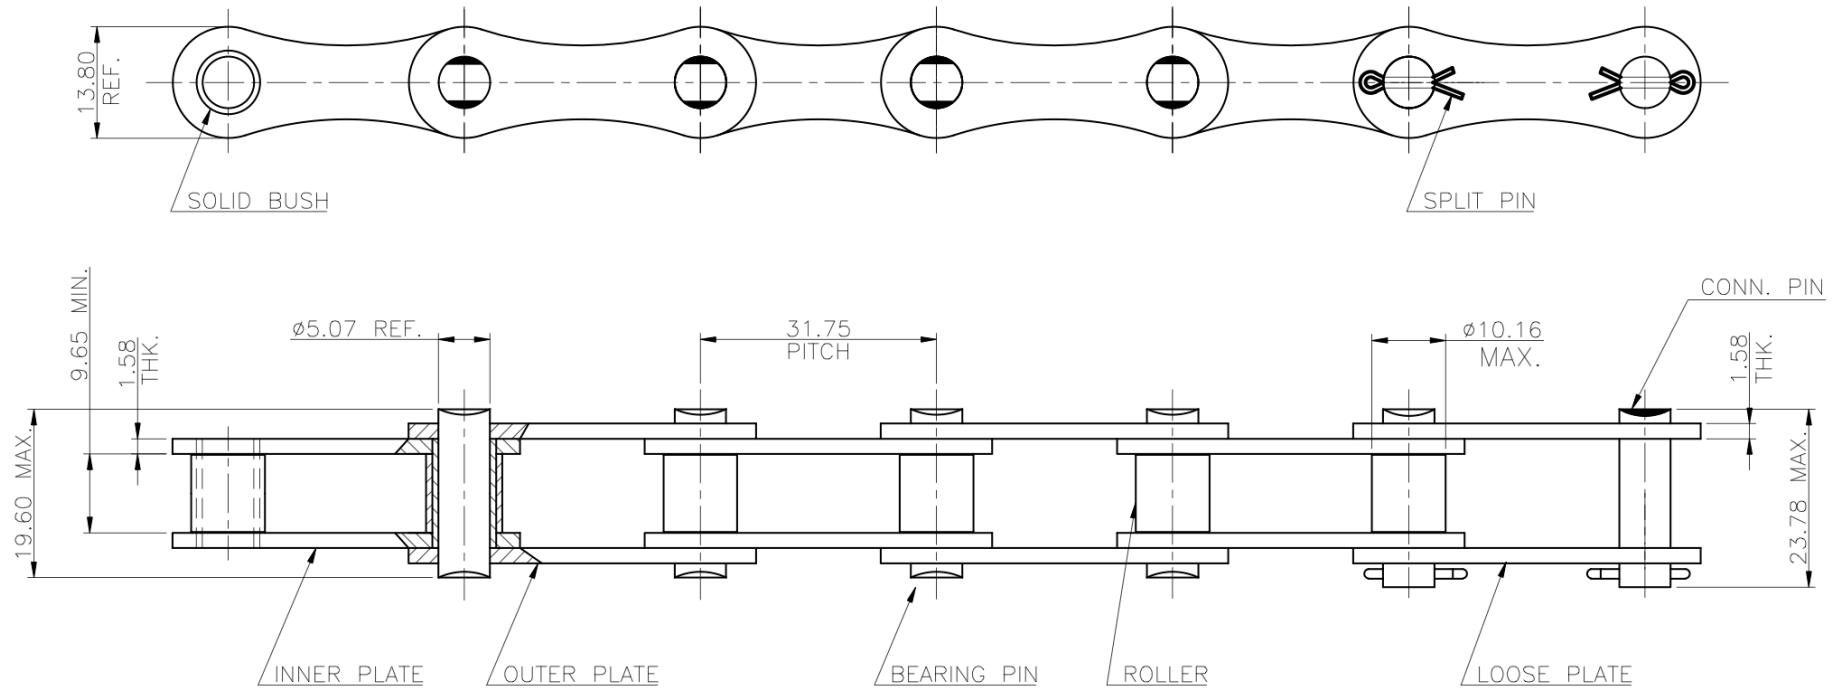

DUROCHAIN 210B ROLLER CHAIN

Minimum Breaking Load = 2,270 KGS.