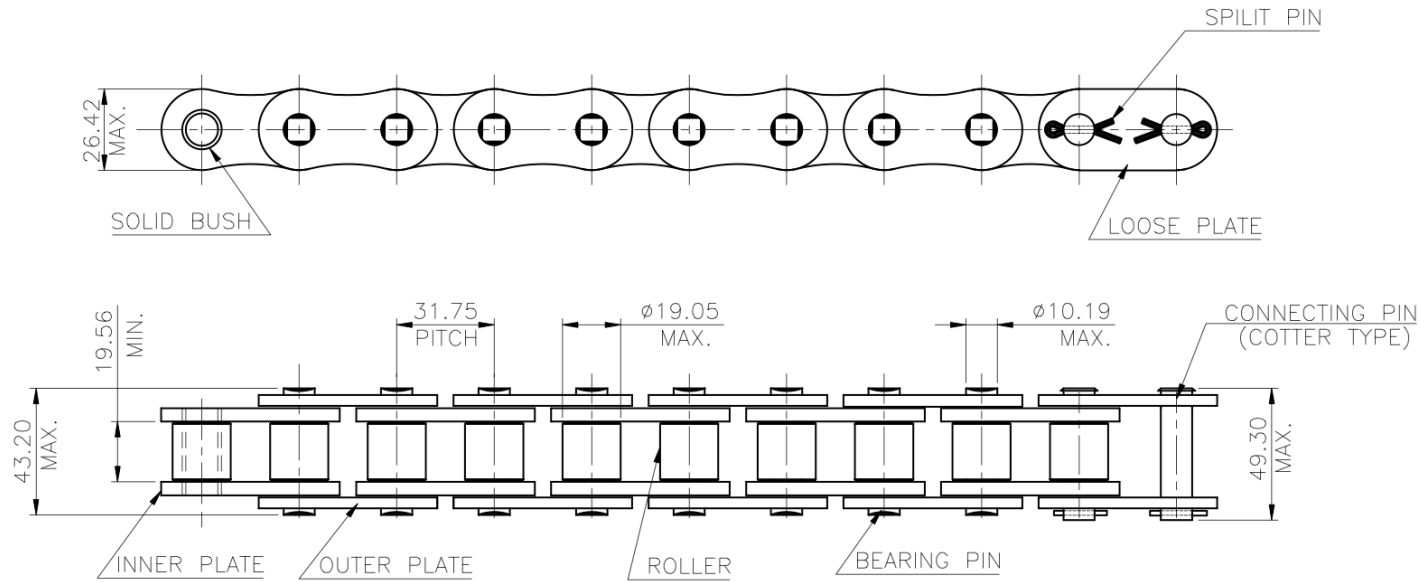

DUROCHAIN 20B ROLLER CHAIN

MINIMUM BREAKING LOAD= 11,300 KGS.