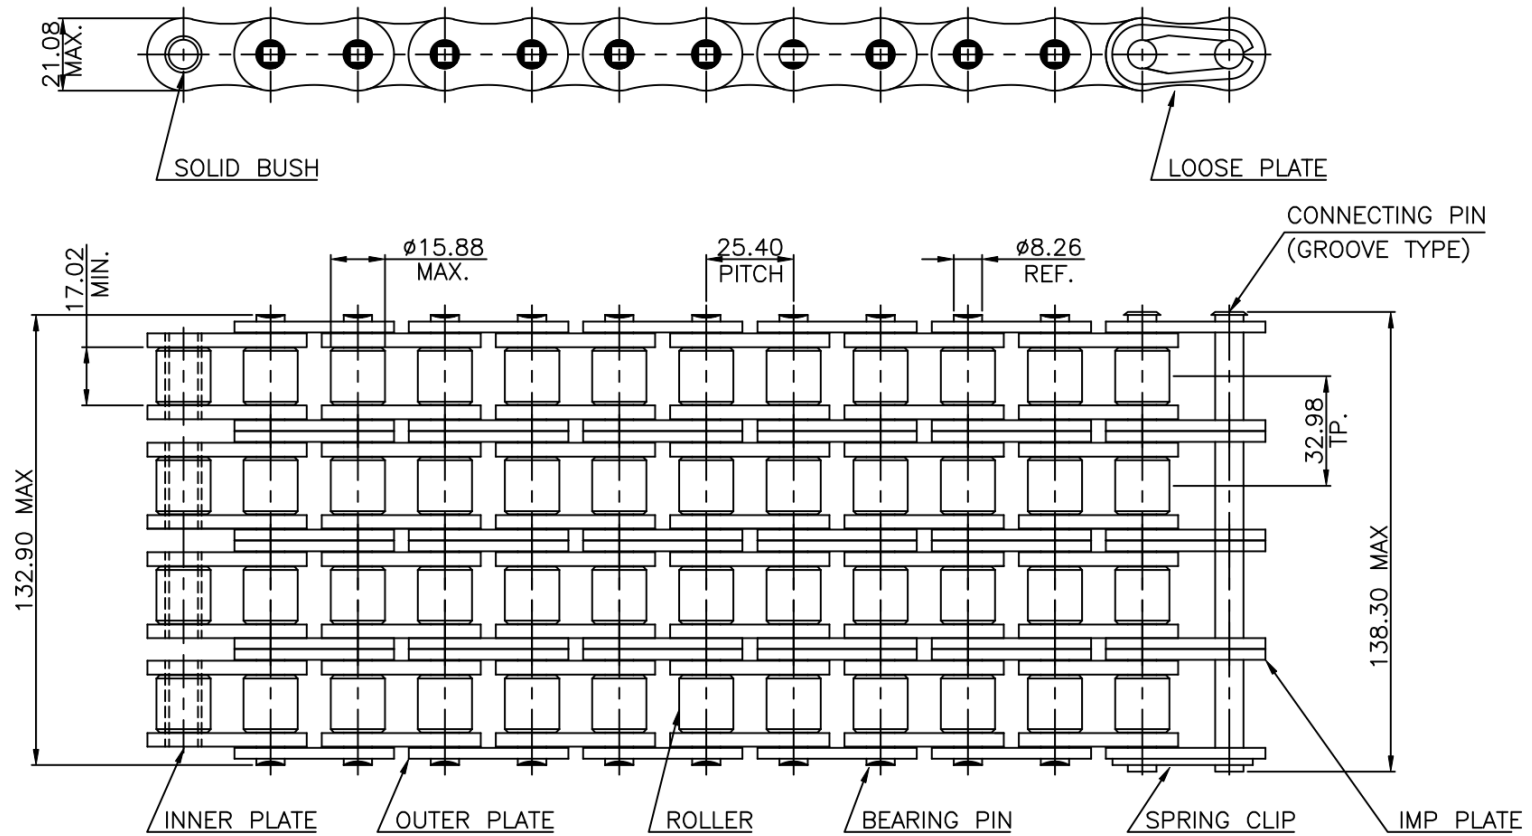

DUROCHAIN 16B-4 ROLLER CHAIN

MINIMUM BREAKING LOAD = 30,000 Kg.