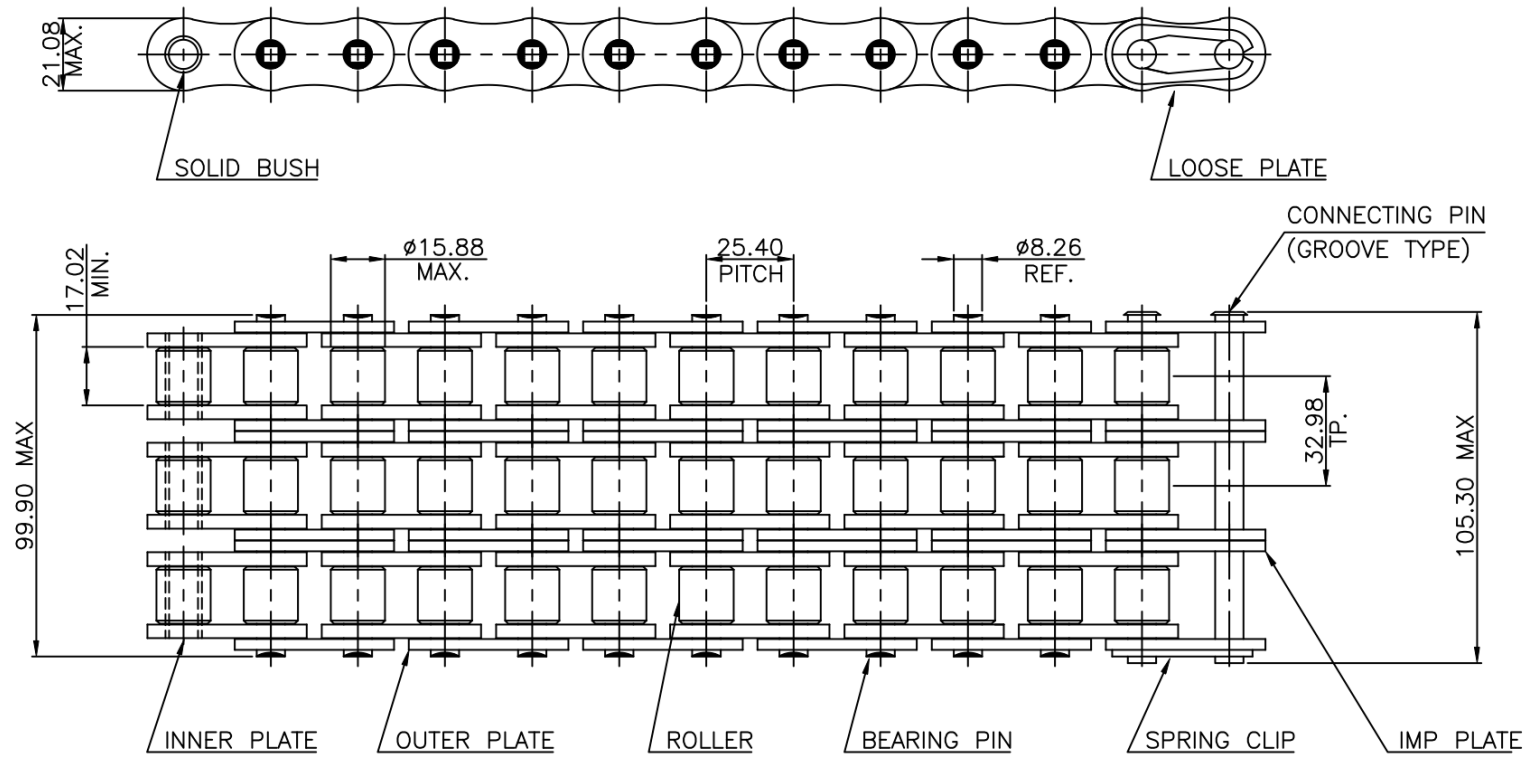

# DUROCHAIN 16B-3 ROLLER CHAIN

MINIMUM BREAKING LOAD = 22,500 Kg.