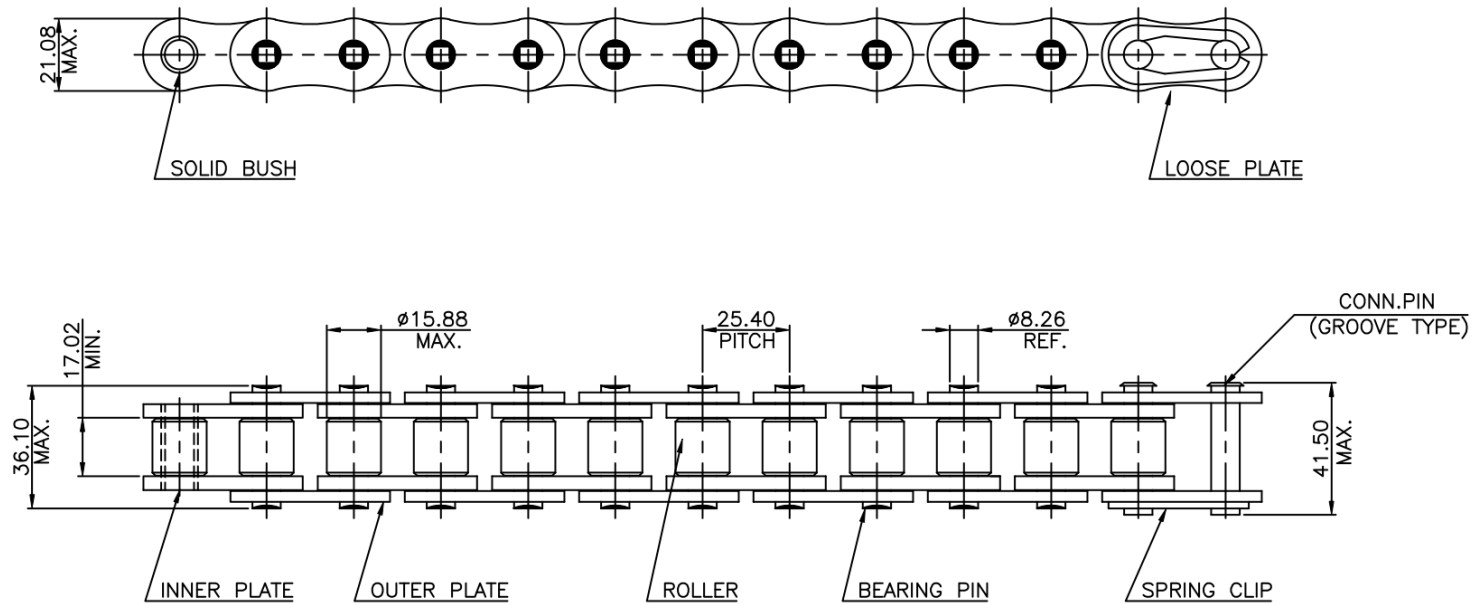

DUROCHAIN 16B ROLLER CHAIN

MINIMUM BREAKING LOAD = 7,500 Kgs.