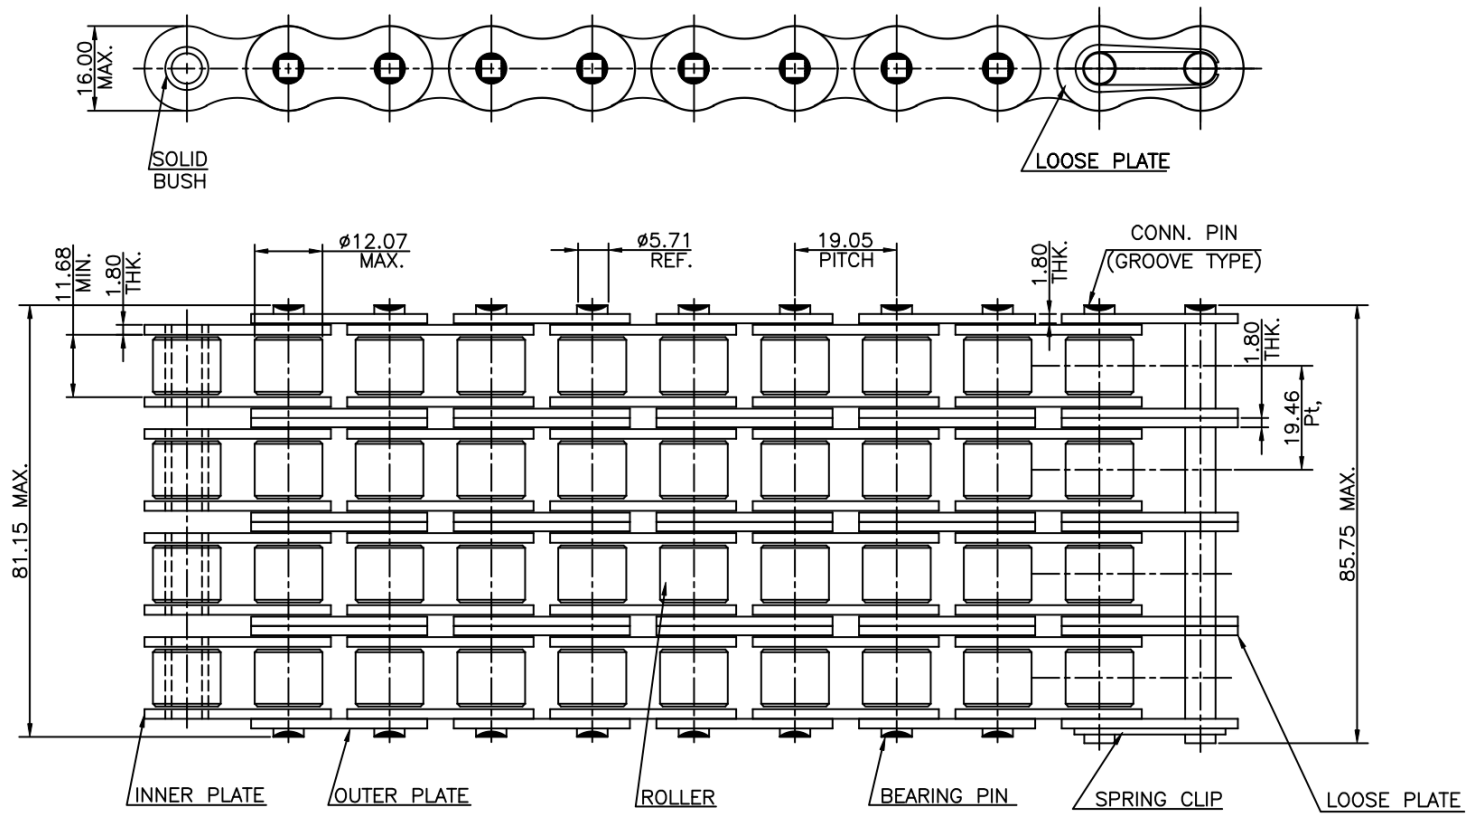

DUROCHAIN 12B-4 ROLLER CHAIN

MINIMUM BREAKING LOAD = 11788 Kgs.