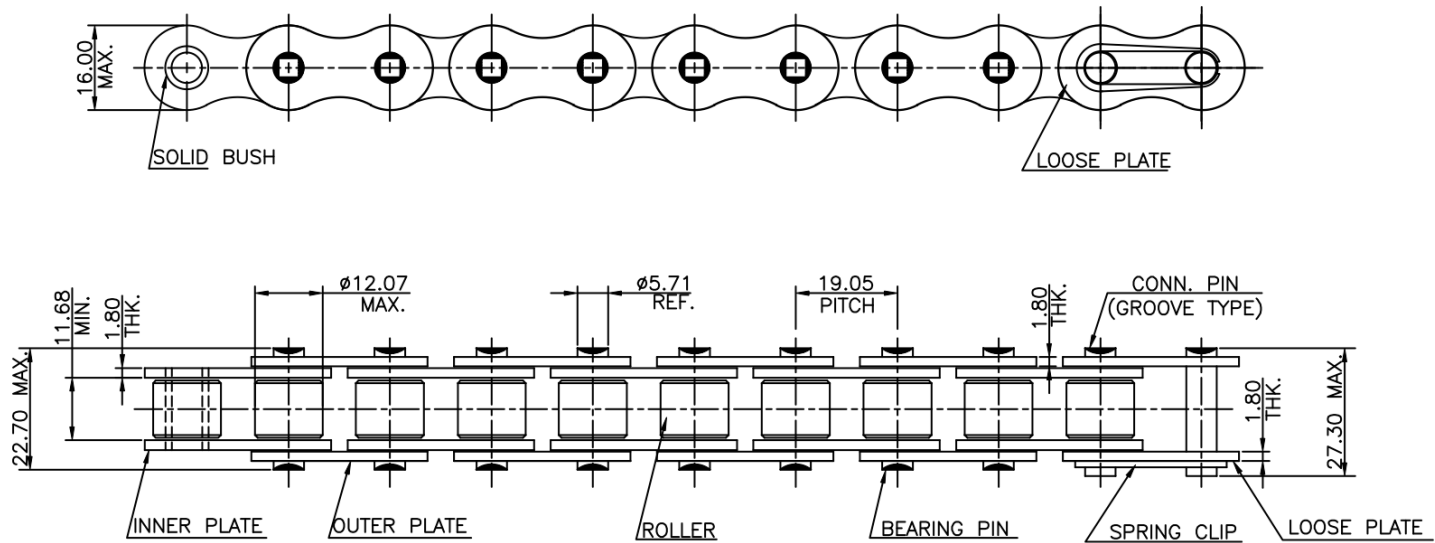

DUROCHAIN 12B ROLLER CHAIN

MINIMUM BREAKING LOAD = 2,947 Kgs.