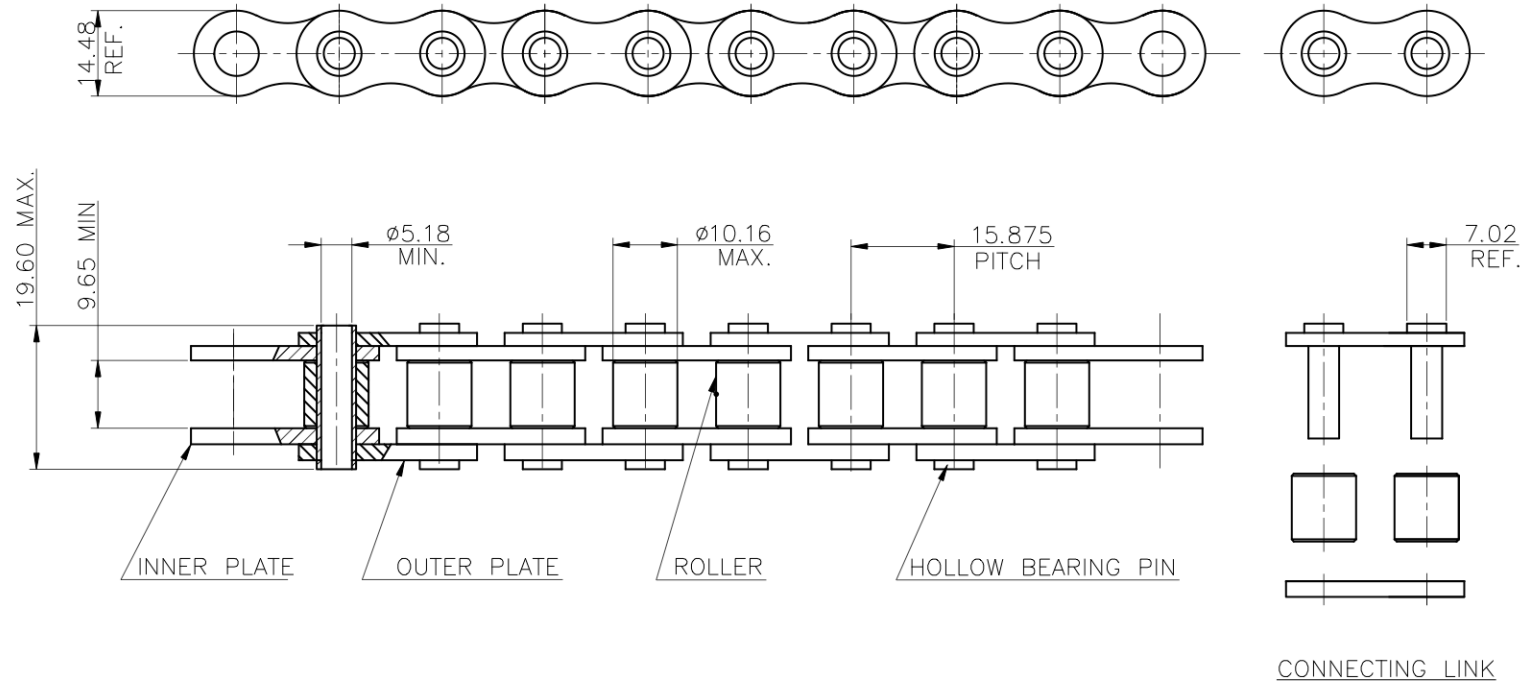

DUROCHAIN 10BHP ROLLER CHAIN

MINIMUM BREAKING LOAD = 1500 KGS.