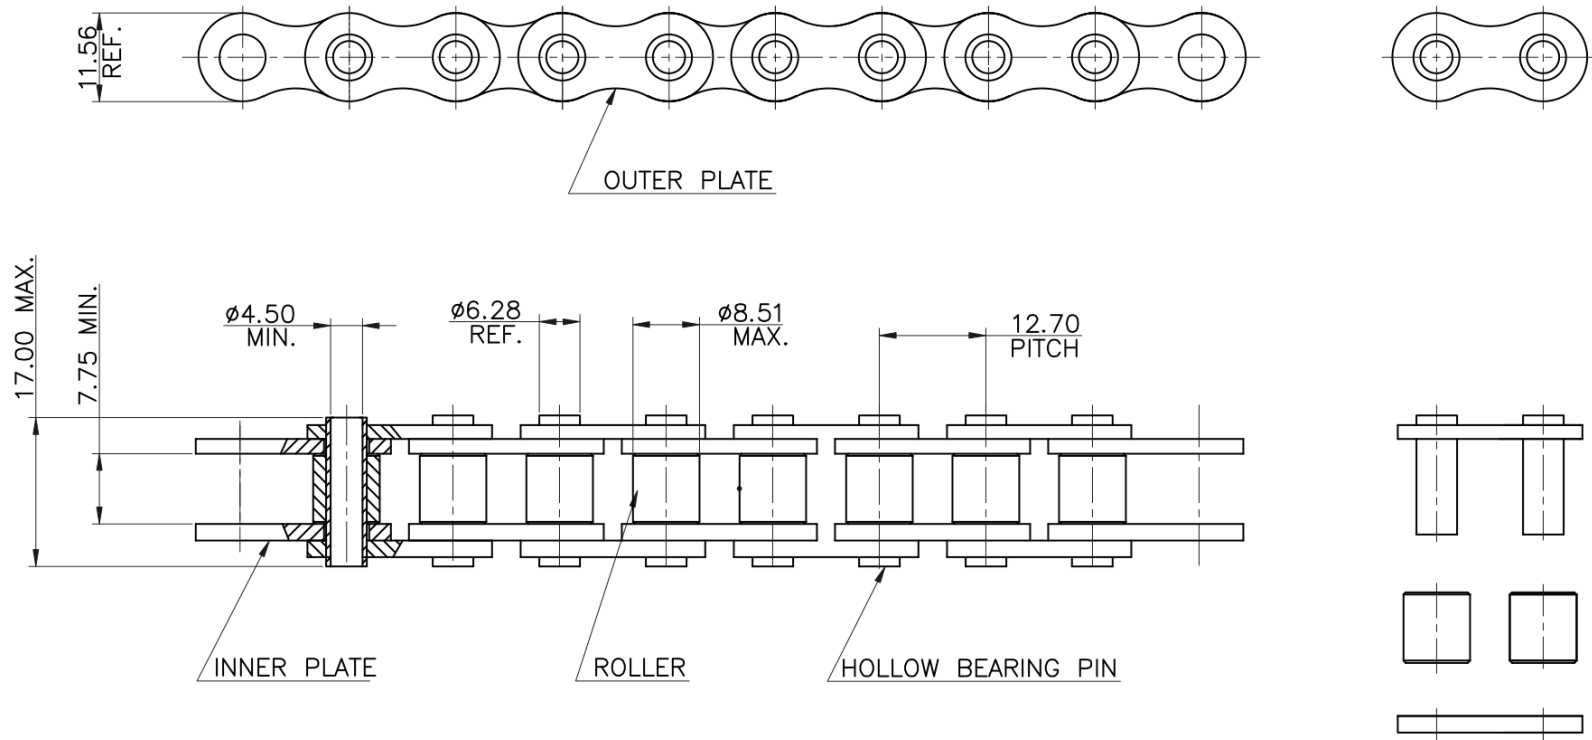

DUROCHAIN 08BHP ROLLER CHAIN

CONNECTING LINK

MINIMUM BREAKING LOAD = 1100 KGS.