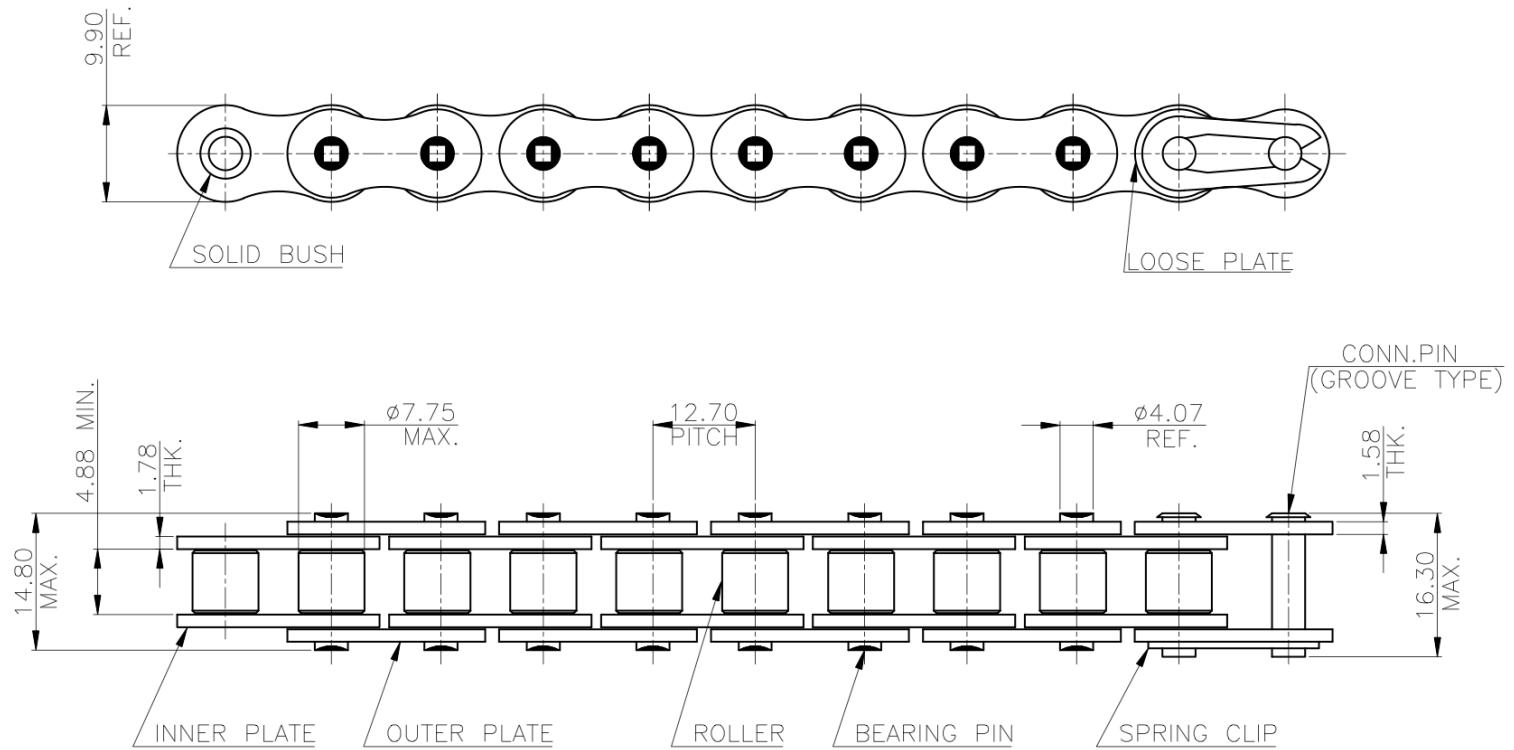

DUROCHAIN 084 ROLLER CHAIN

MINIMUM BREAKING LOAD = 1600 Kgs.