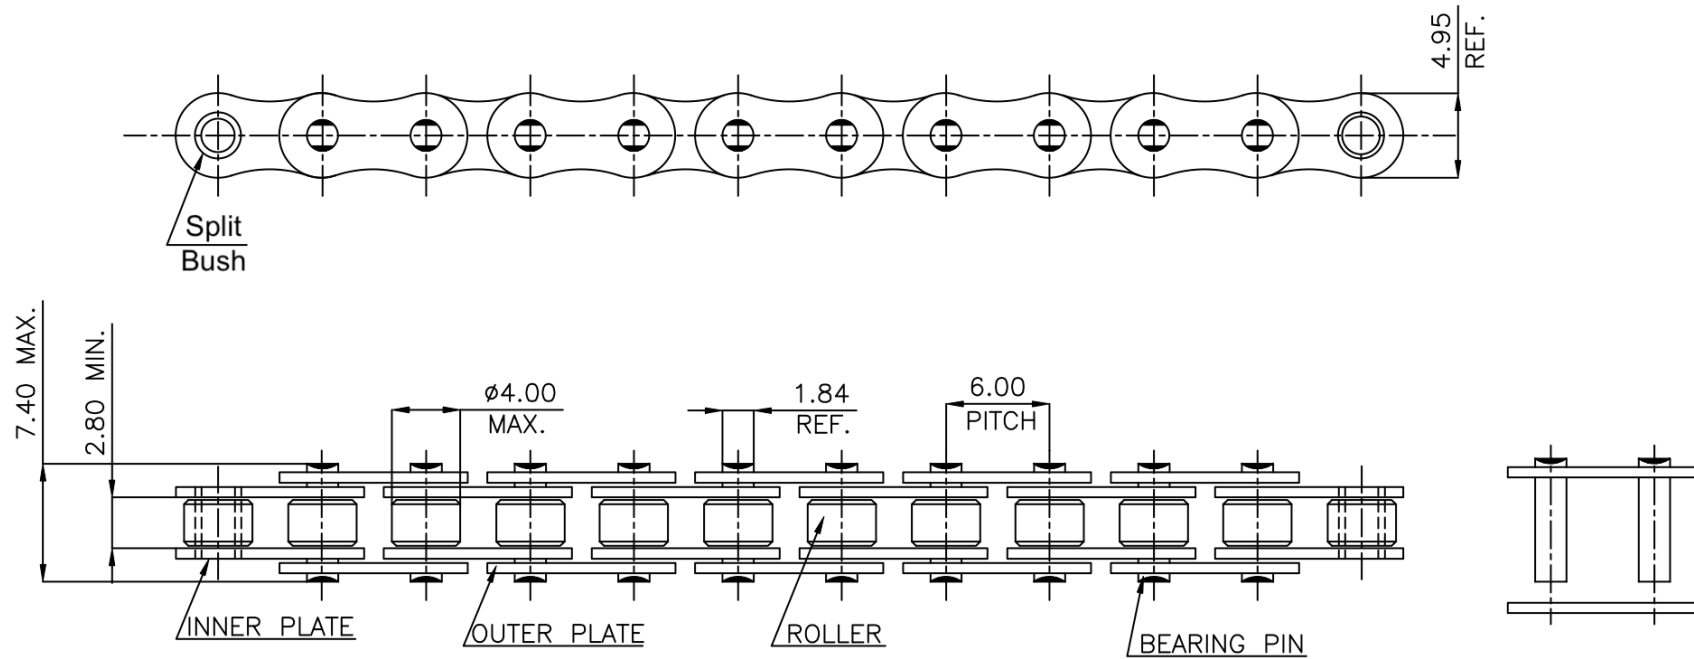

DUROCHAIN 04B ROLLER CHAIN

MINIMUM BREAKING LOAD = 300 Kg.