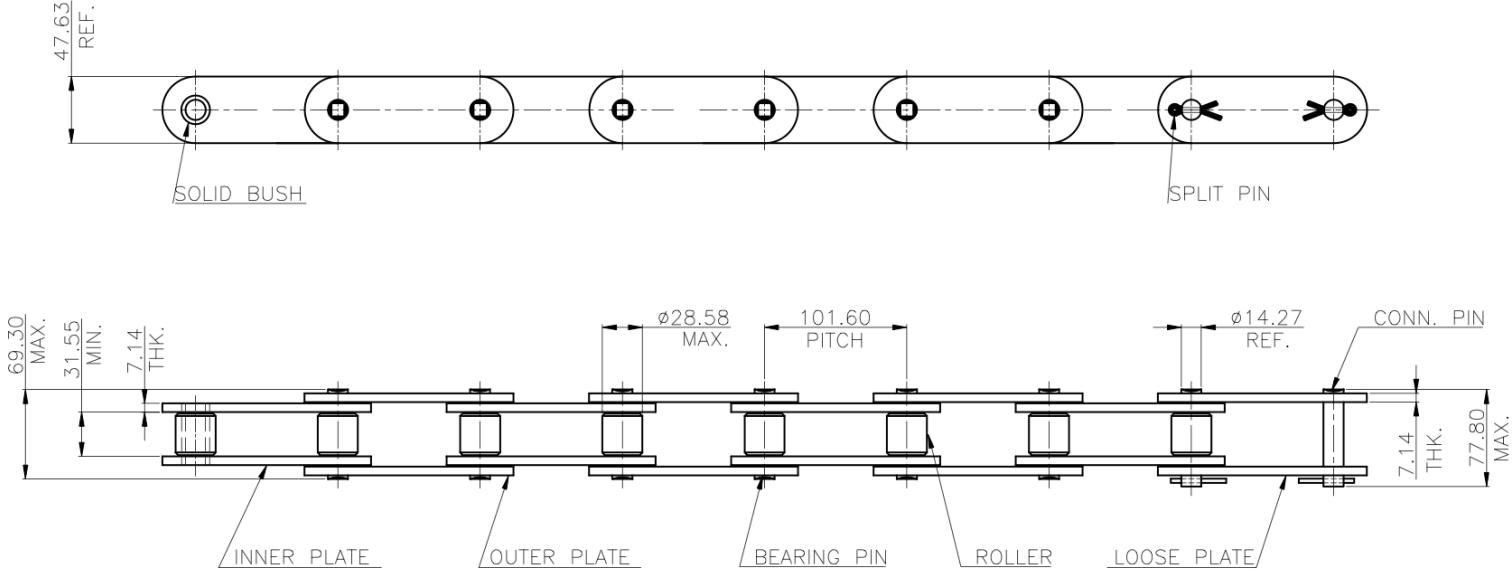

DUROCHAIN C2160H ROLLER CHAIN

MINIMUM BREAKING LOAD = 23120 KGS