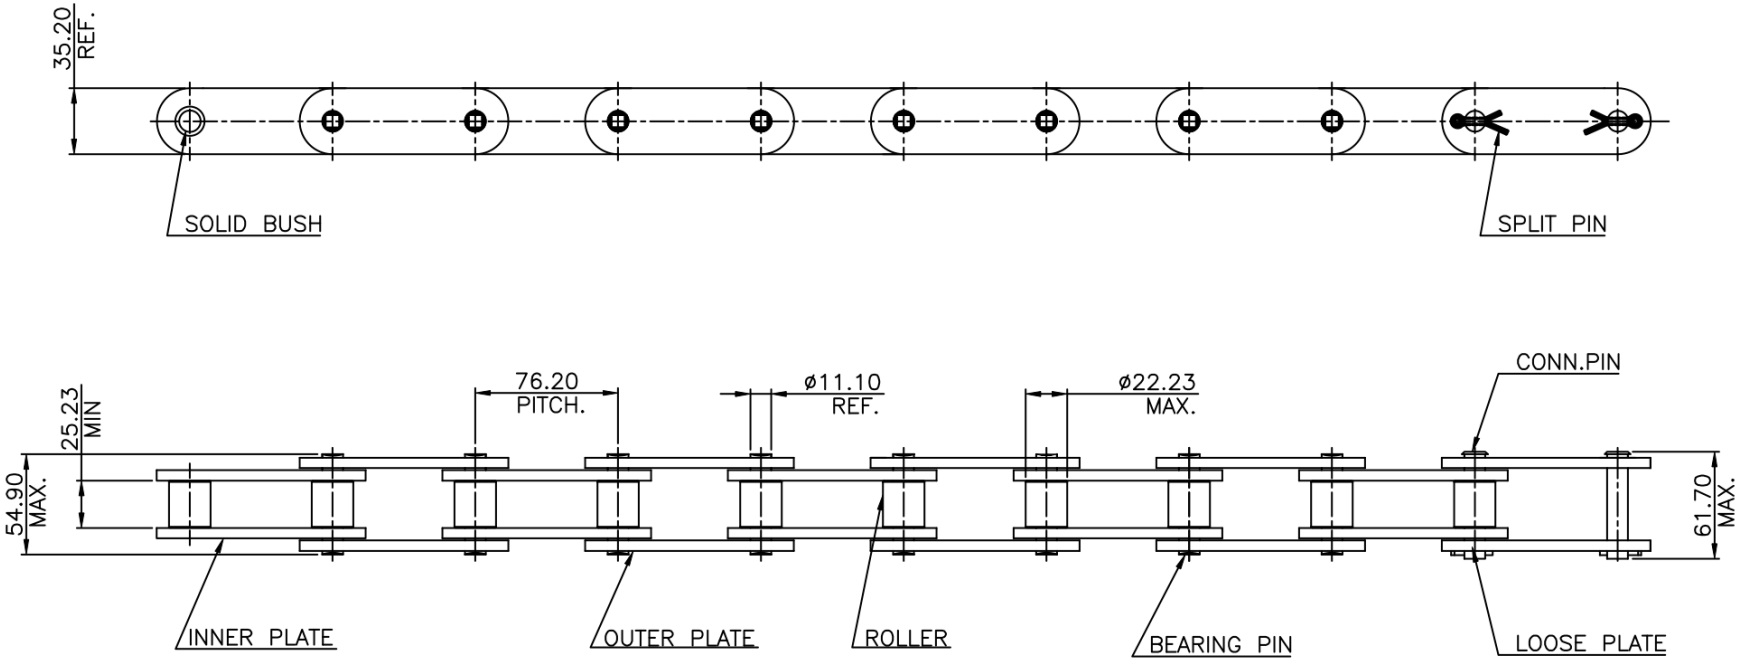

# DUROCHAIN C2120H ROLLER CHAIN

MINIMUM BREAKING LOAD = 12,950 Kgs.