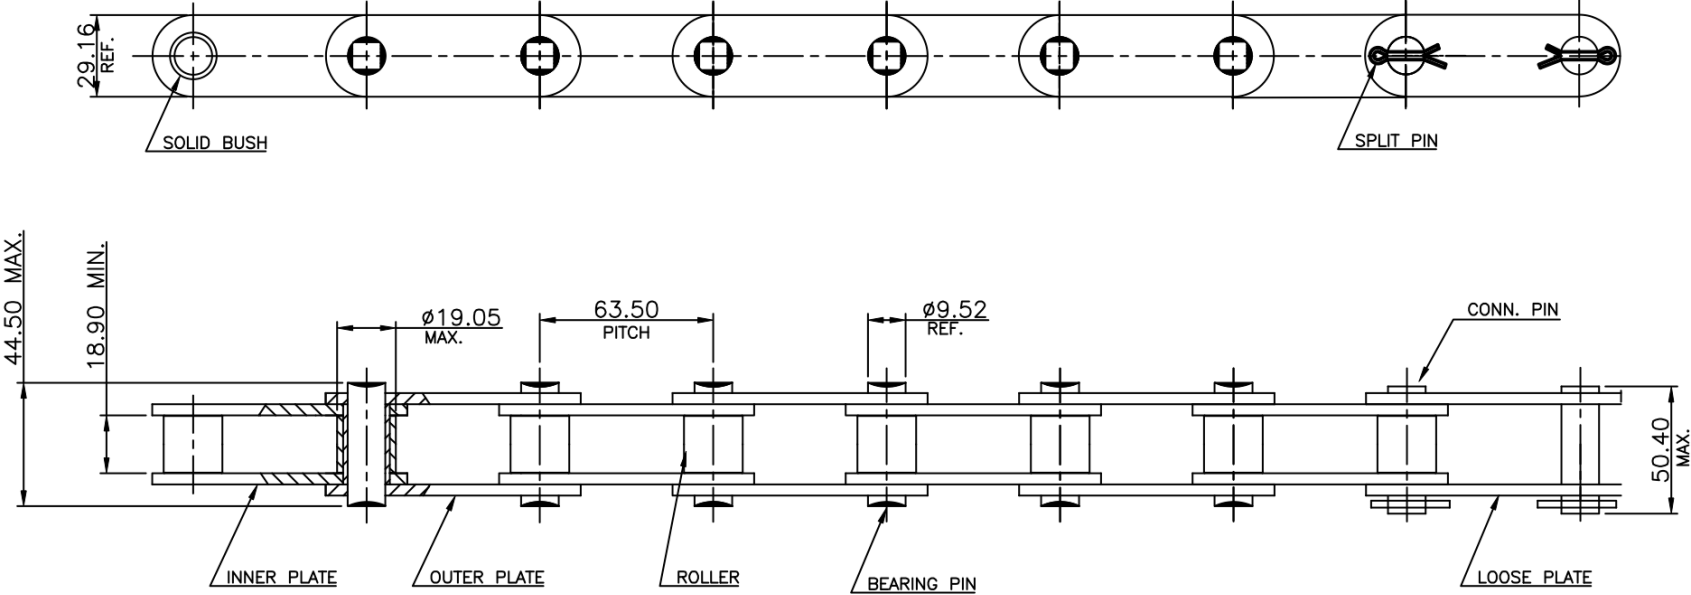

DUROCHAIN C2100H ROLLER CHAIN

MINIMUM BREAKING LOAD = 9030 KGS.