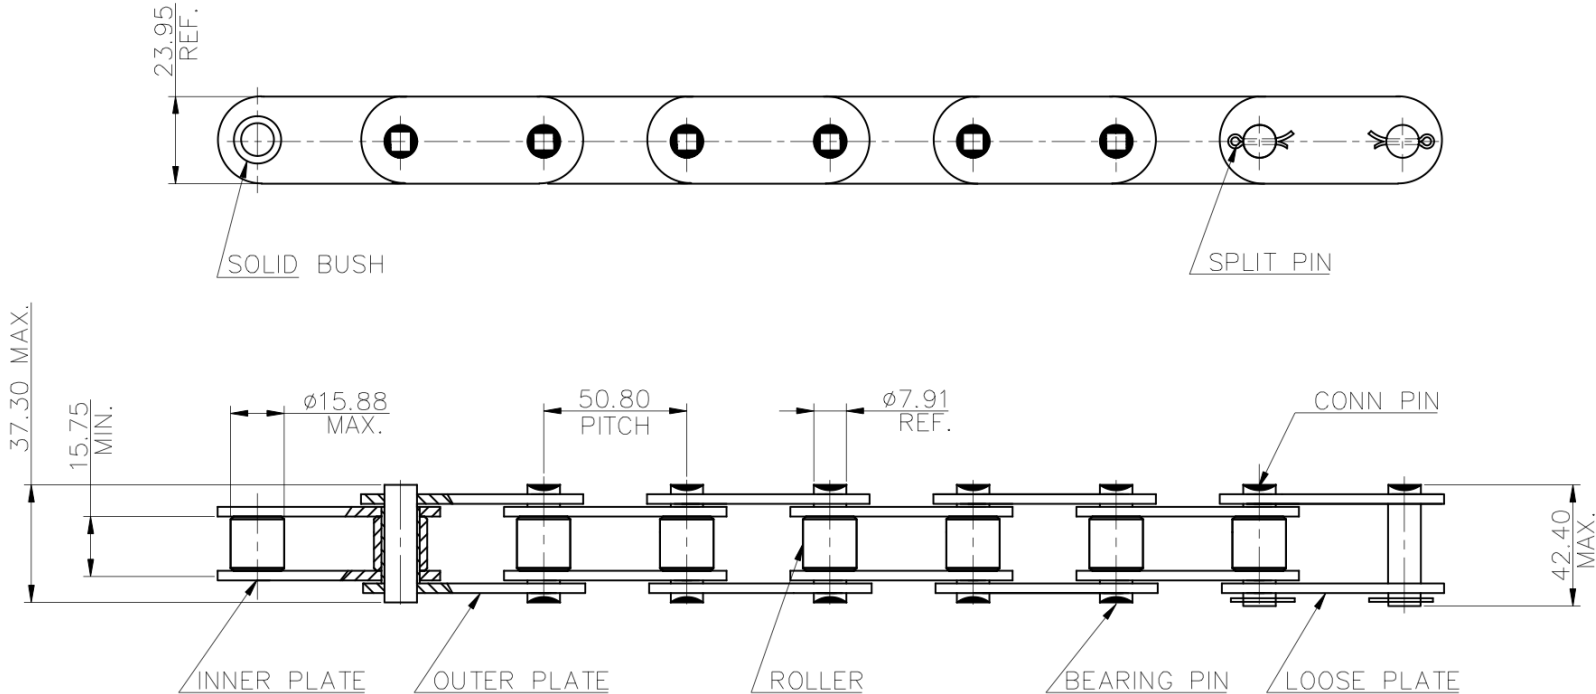

# DUROCHAIN C2080H ROLLER CHAIN

MINIMUM BREAKING LOAD = 5670 KGS.