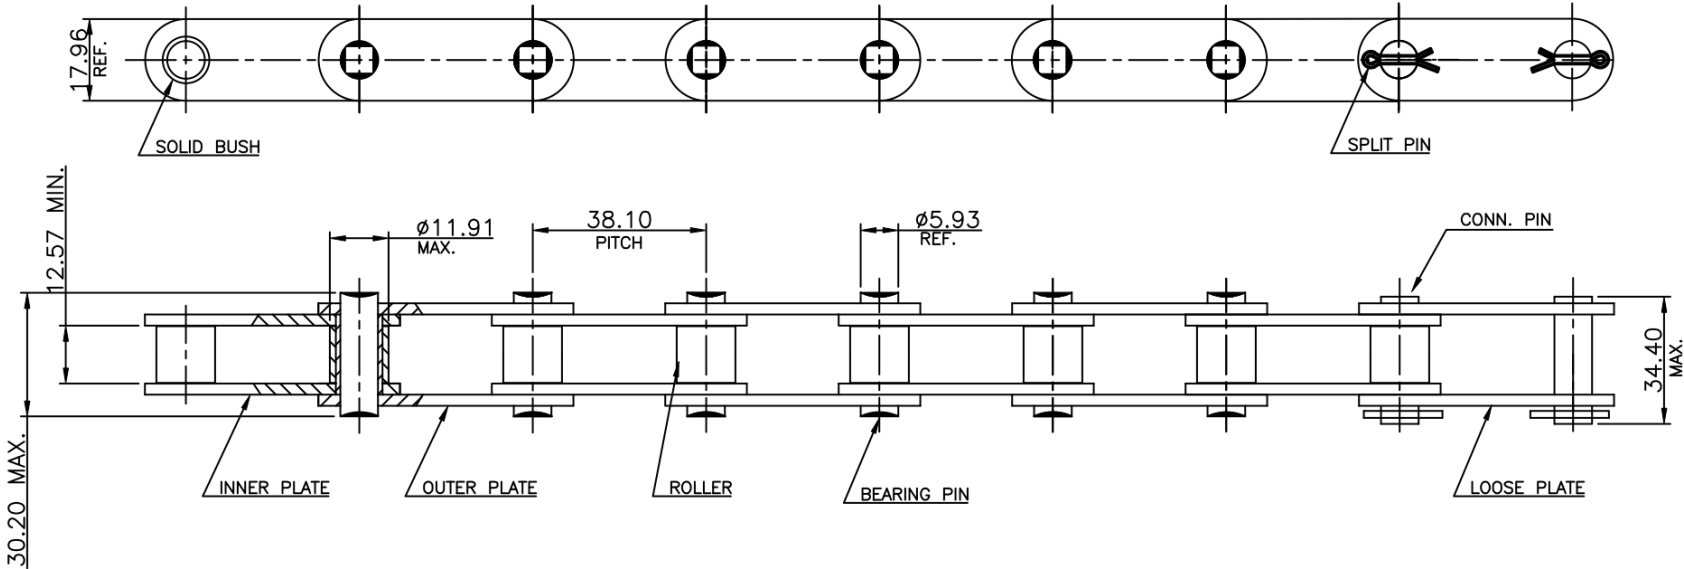

DUROCHAIN C2060H ROLLER CHAIN

MINIMUM BREAKING LOAD = 3180 KGS.