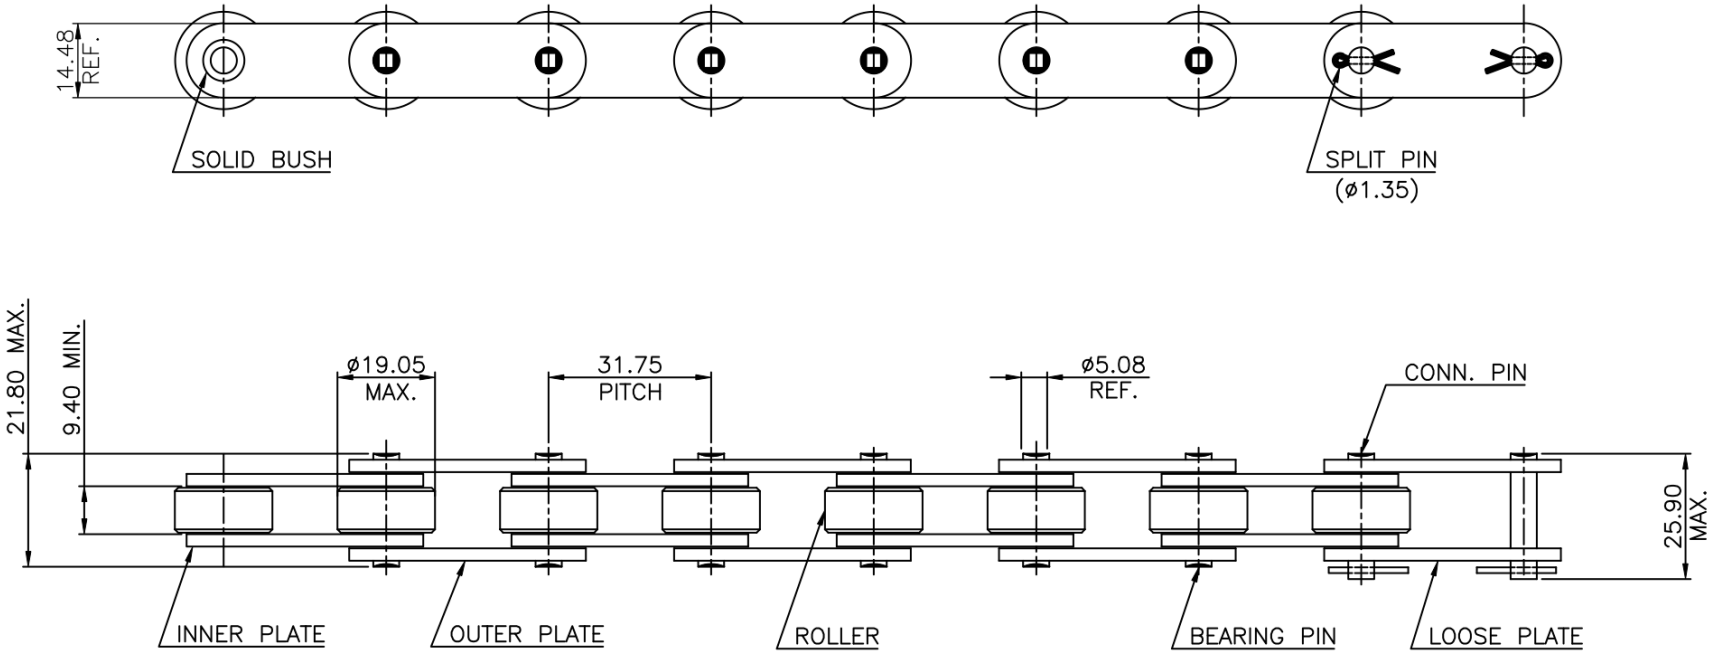

DUROCHAIN C2052 ROLLER CHAIN

MINIMUM BREAKING LOAD = 2220 Kg.