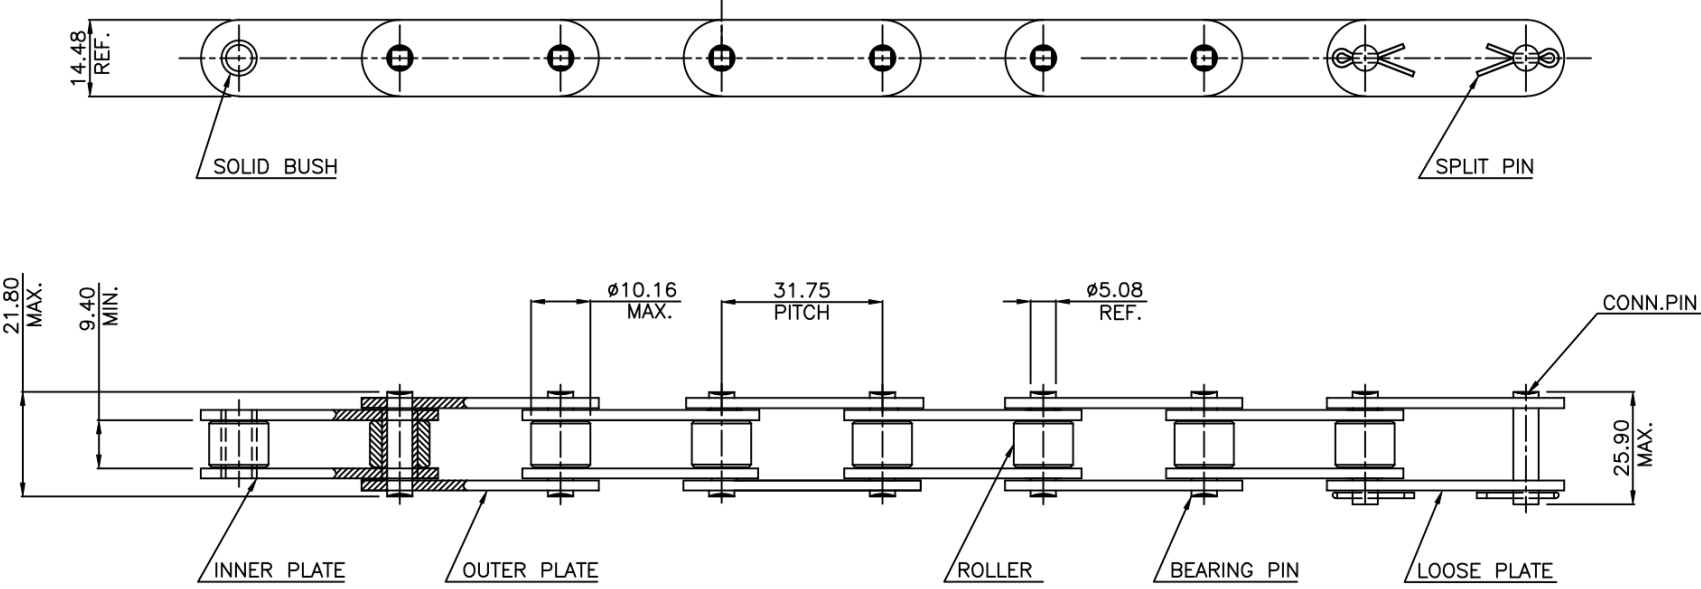

DUROCHAIN C2050 ROLLER CHAIN

MINIMUM BREAKING LOAD = 2220 Kgs.