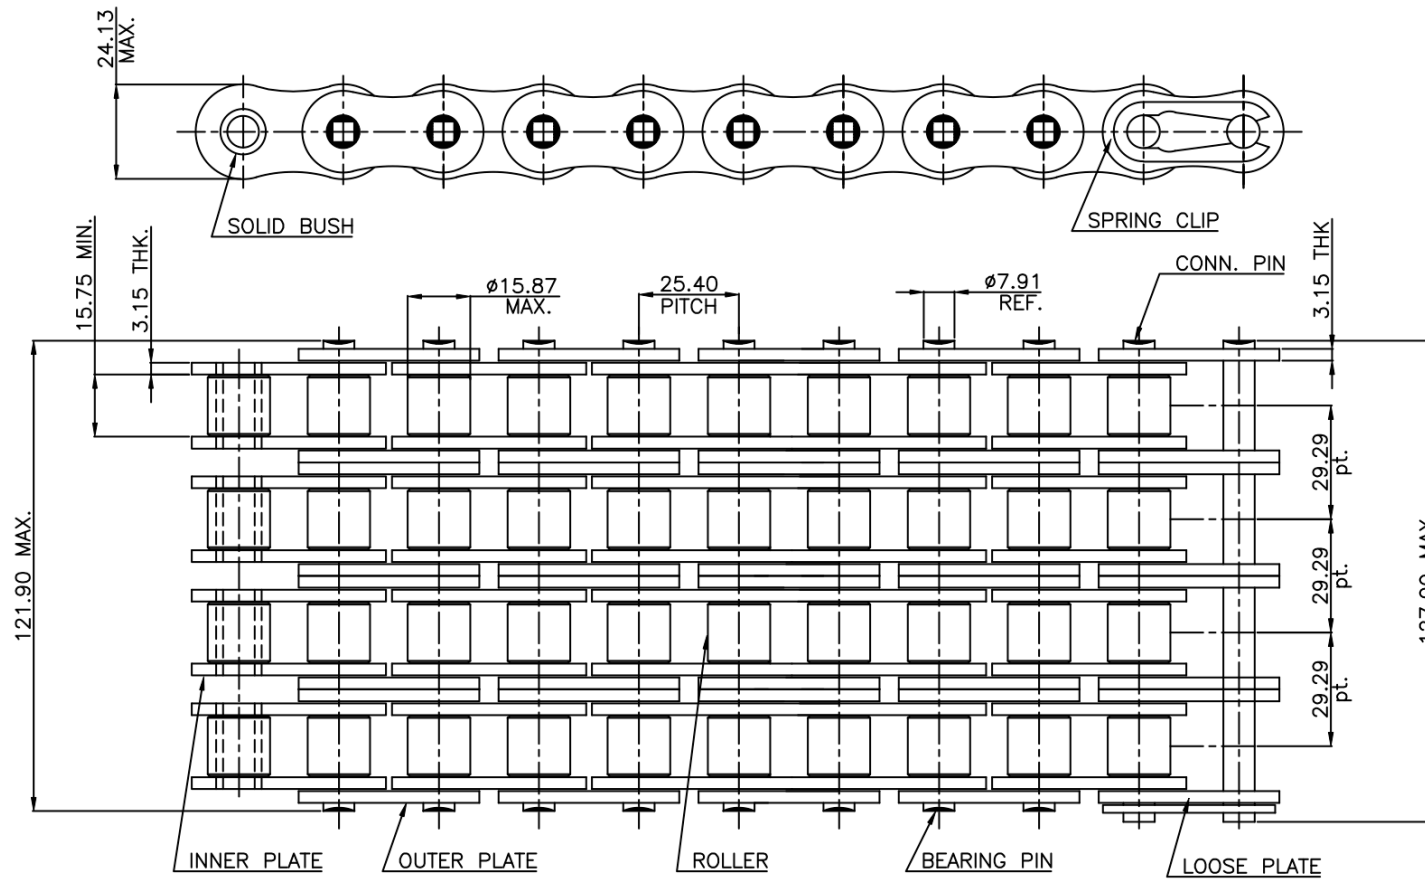

# DUROCHAIN 80-4 ROLLER CHAIN

MINIMUM BREAKING LOAD = 31,200 Kgs.