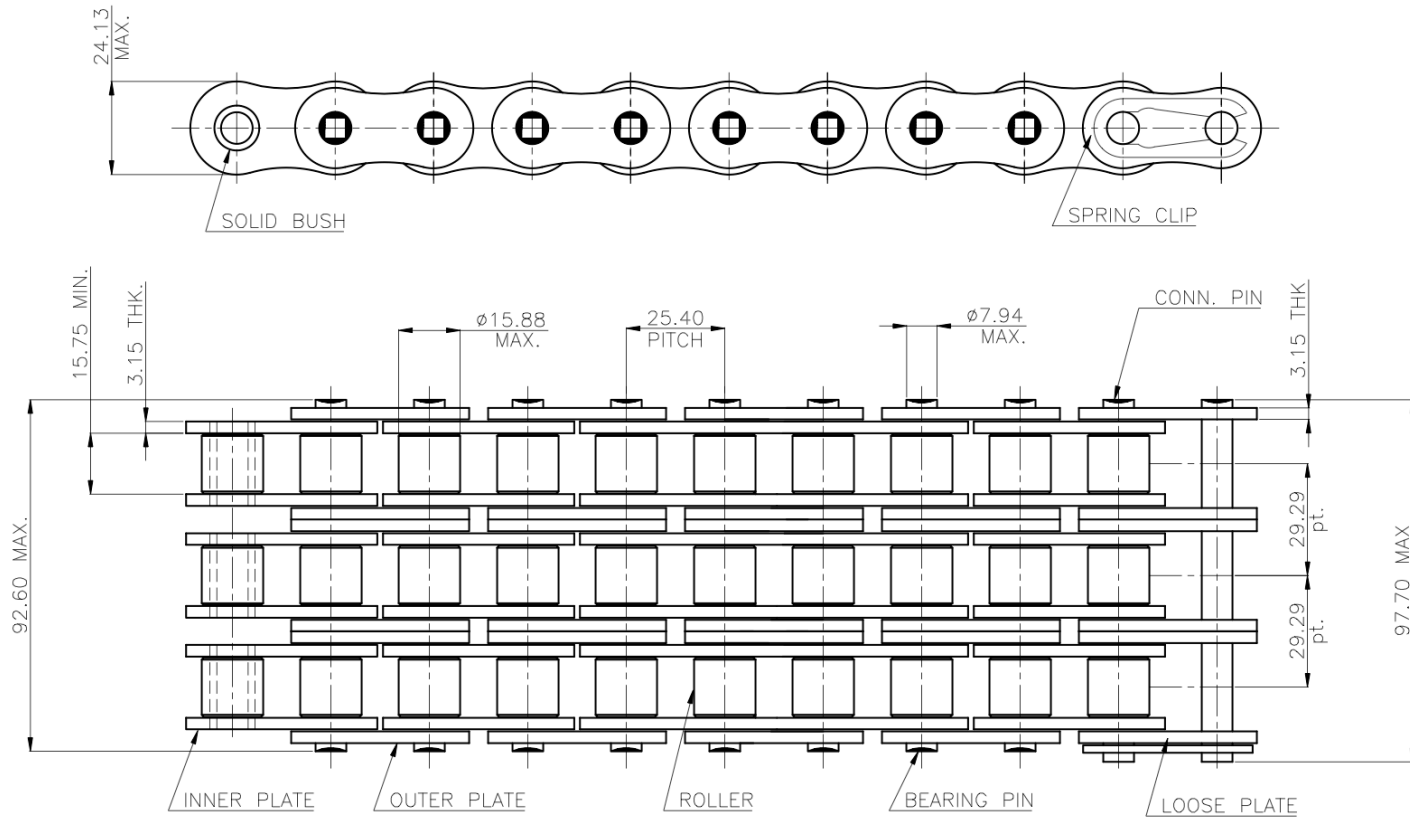

DUROCHAIN 80-3 ROLLER CHAIN

MINIMUM BREAKING LOAD = 23400 Kgs.