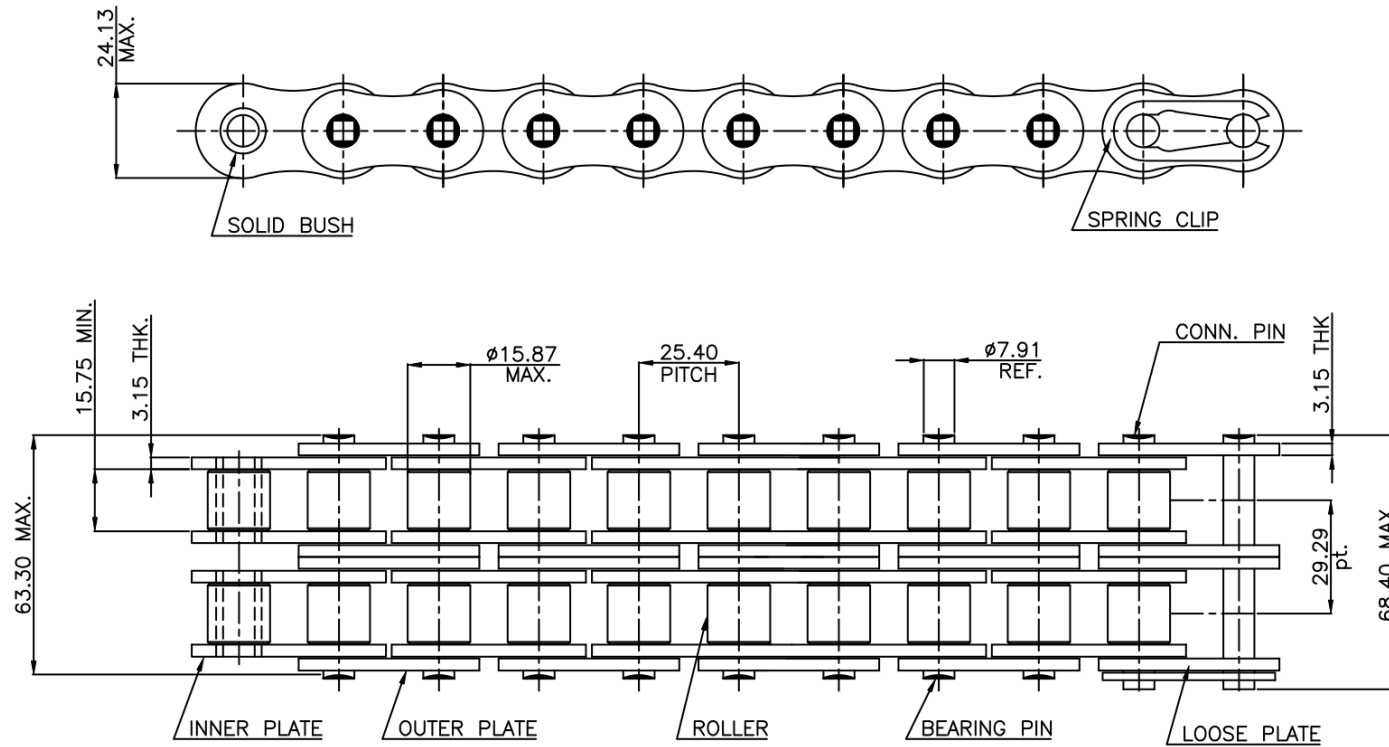

DUROCHAIN 80-2 ROLLER CHAIN

MINIMUM BREAKING LOAD = 15600 Kgs.