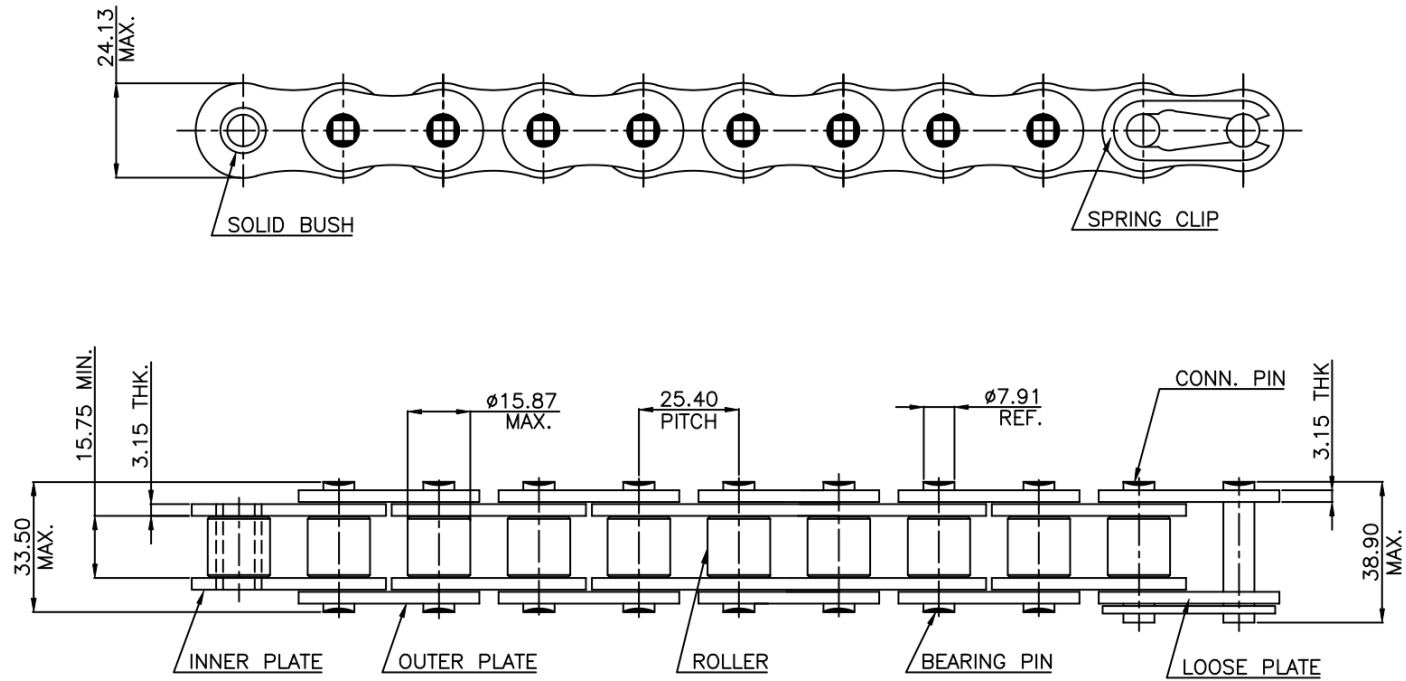

DUROCHAIN 80-1 ROLLER CHAIN

MINIMUM BREAKING LOAD = 7800 Kgs.