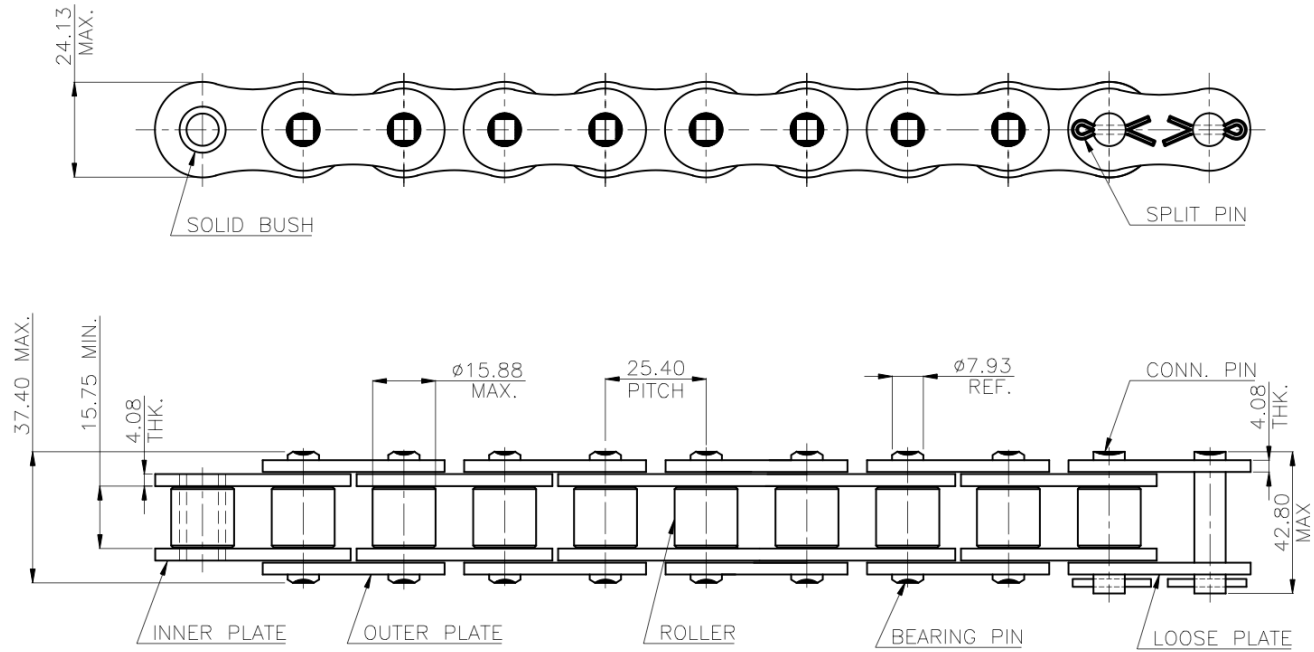

DUROCHAIN 80H ROLLER CHAIN

MINIMUM BREAKING LOAD = 9000 Kgs.