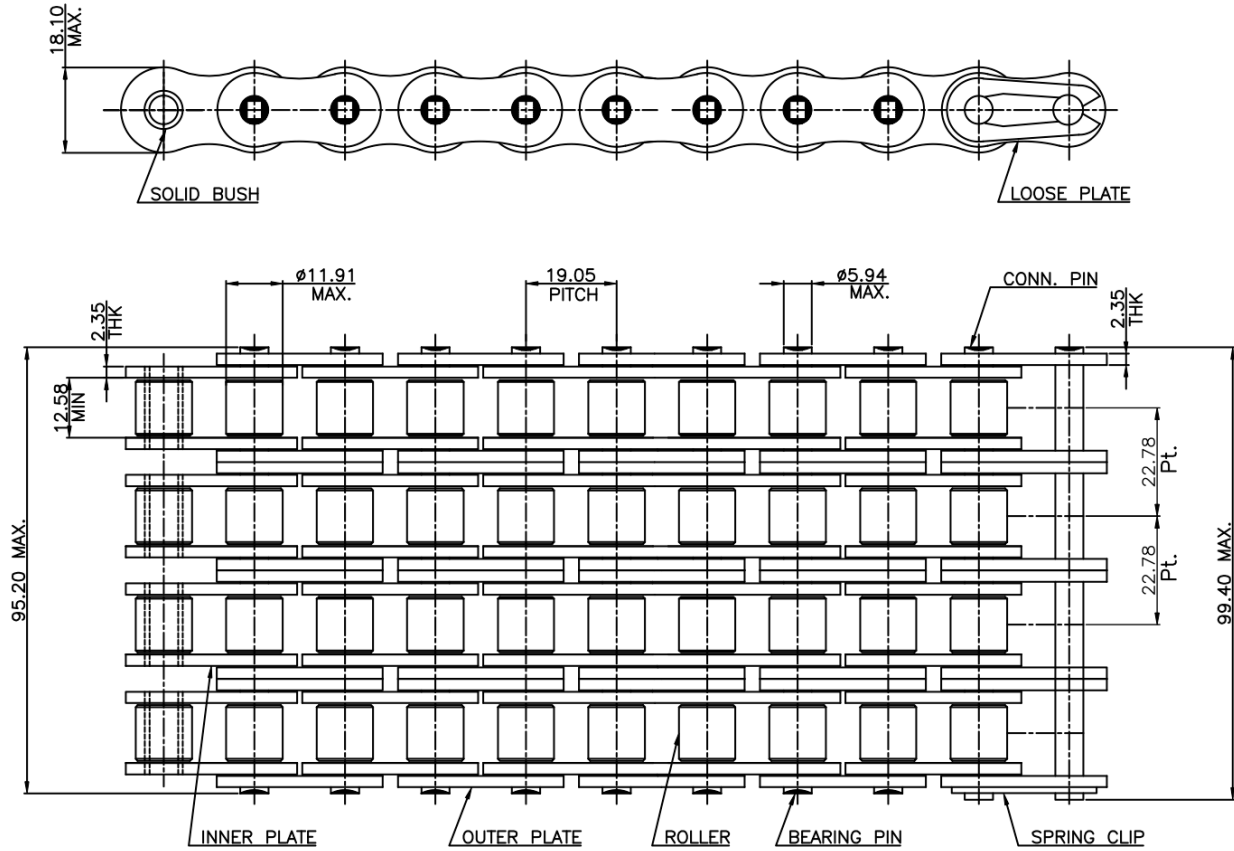

# DUROCHAIN 60-4 ROLLER CHAIN

MINIMUM BREAKING LOAD = 15,200 Kgs(149.11 KN)