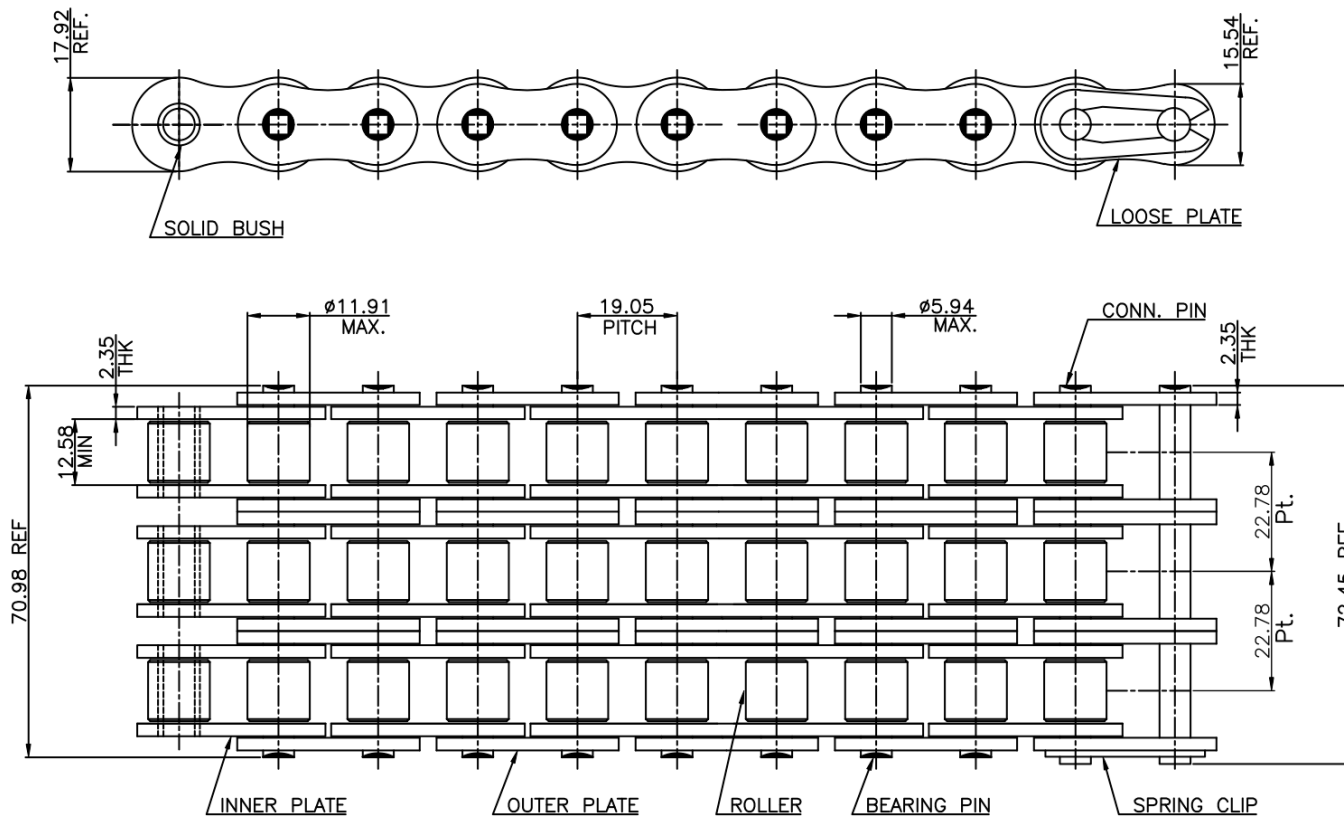

DUROCHAIN 60-3 ROLLER CHAIN

MINIMUM BREAKING LOAD = 11400 Kgs(111.70 KN)