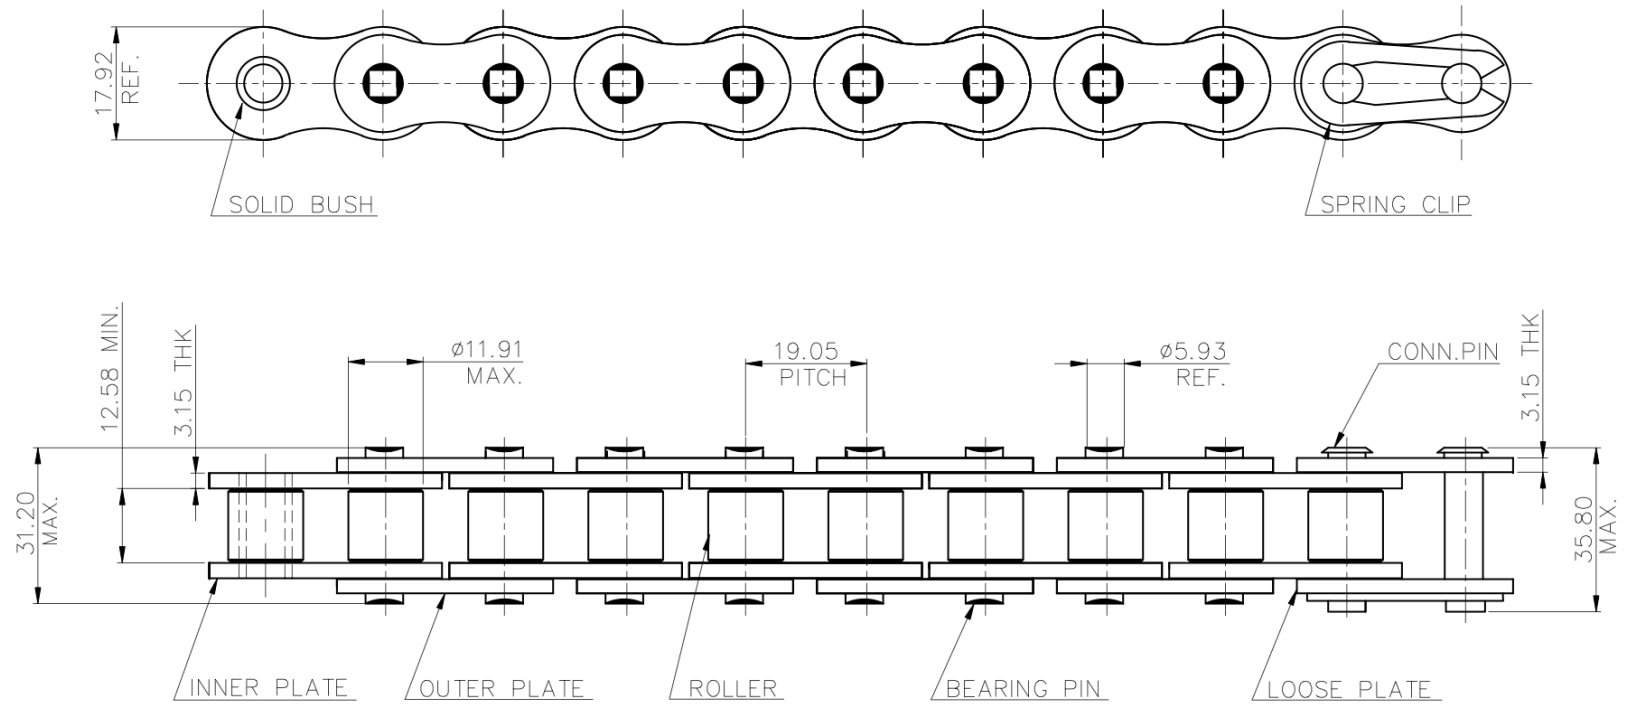

# DUROCHAIN 60H ROLLER CHAIN

MINIMUM BREAKING LOAD= 5100 Kg