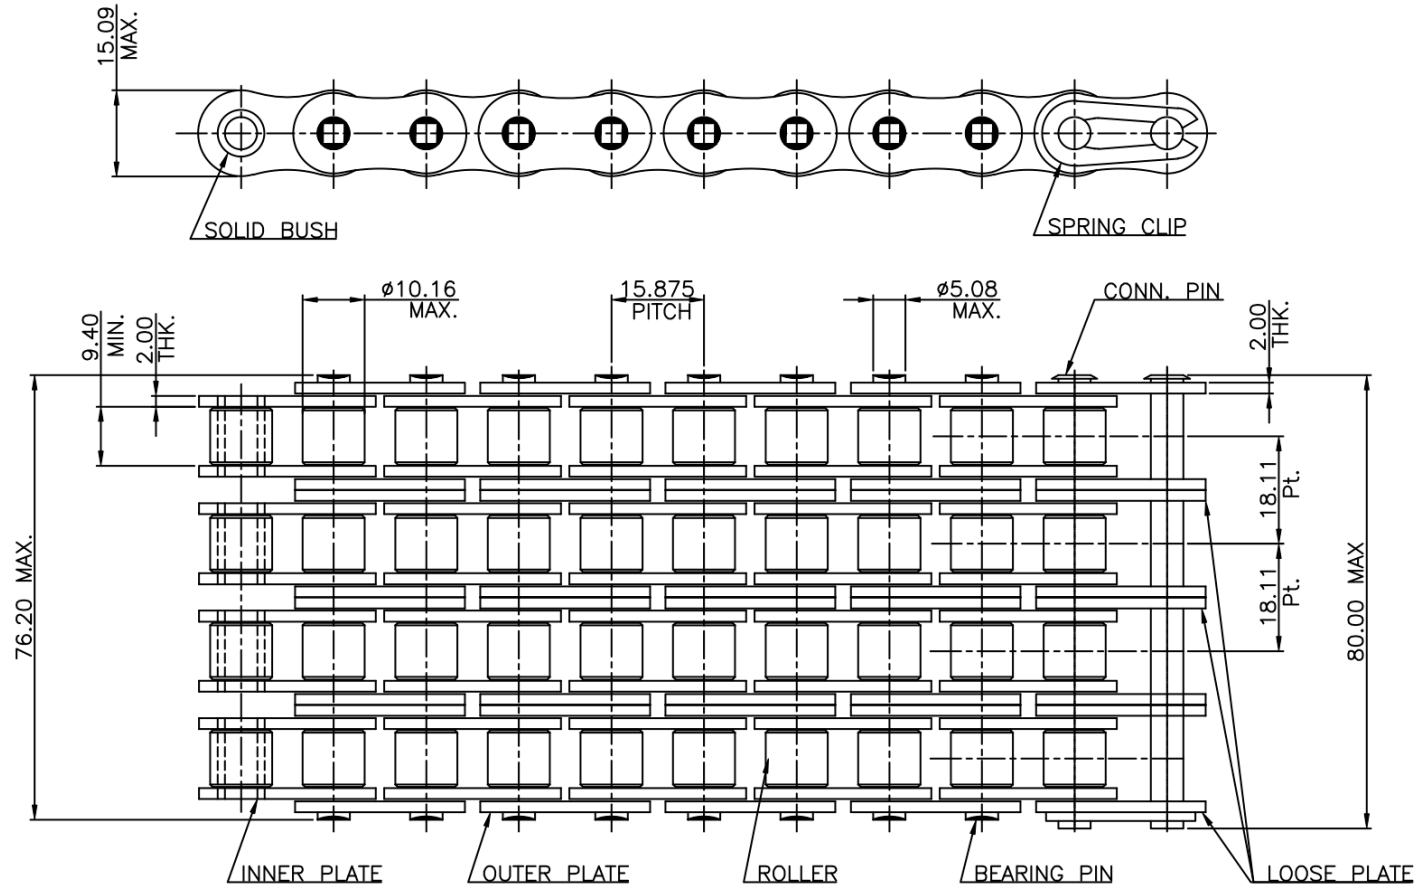

# DUROCHAIN 50-4 ROLLER CHAIN

**MINIMUM BREAKING LOAD = 10,800 Kgs(105.94 KN)**