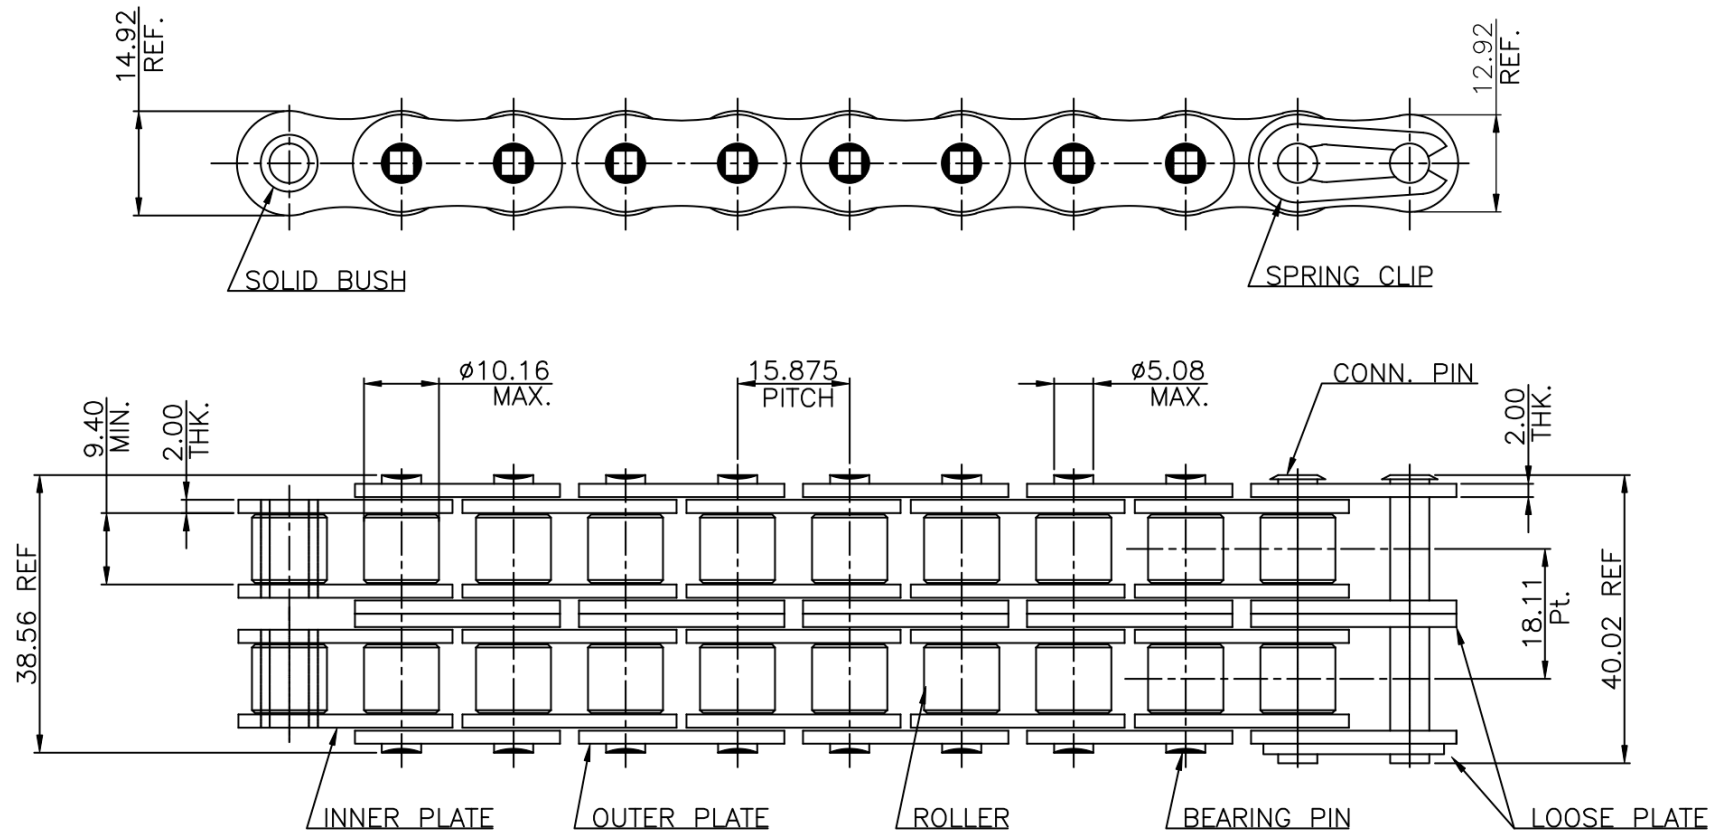

# DUROCHAIN 50-2 ROLLER CHAIN

MINIMUM BREAKING LOAD = 5400 Kgs(52.9 KN)