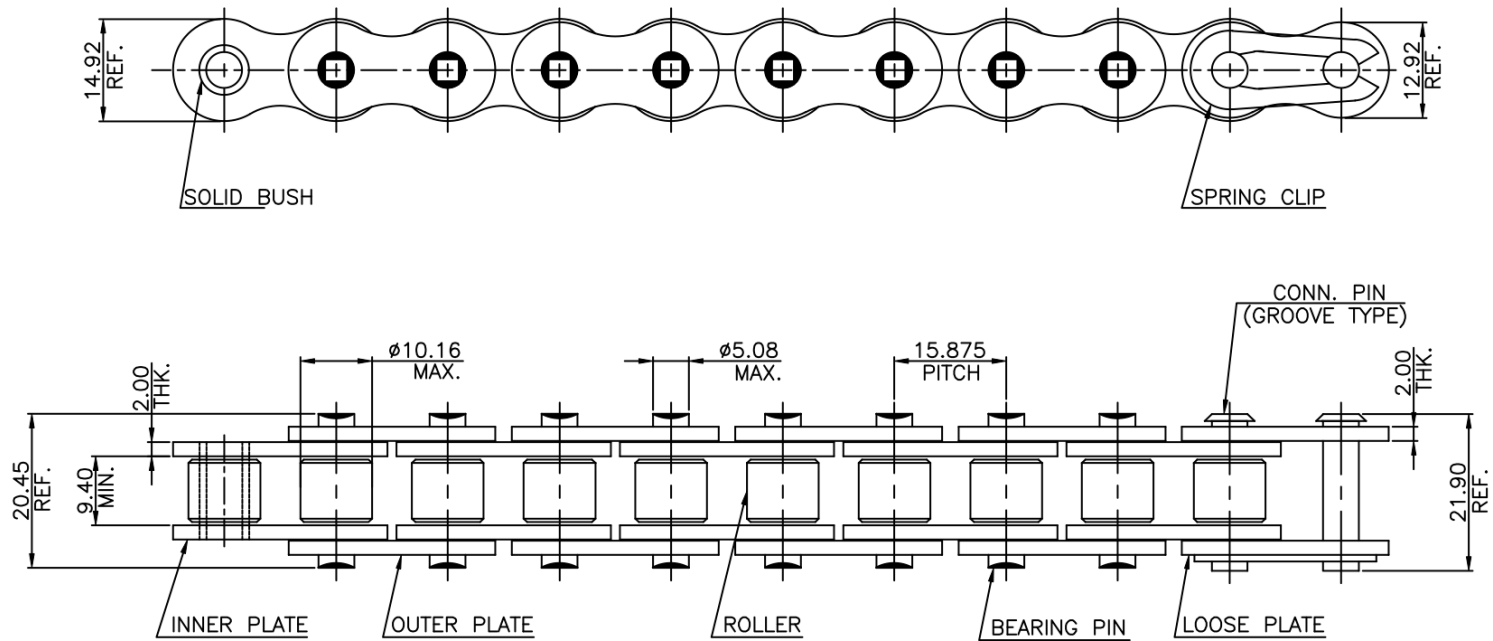

DUROCHAIN 50-1 ROLLER CHAIN

MINIMUM BREAKING LOAD = 2700 Kgs(26.4 KN)