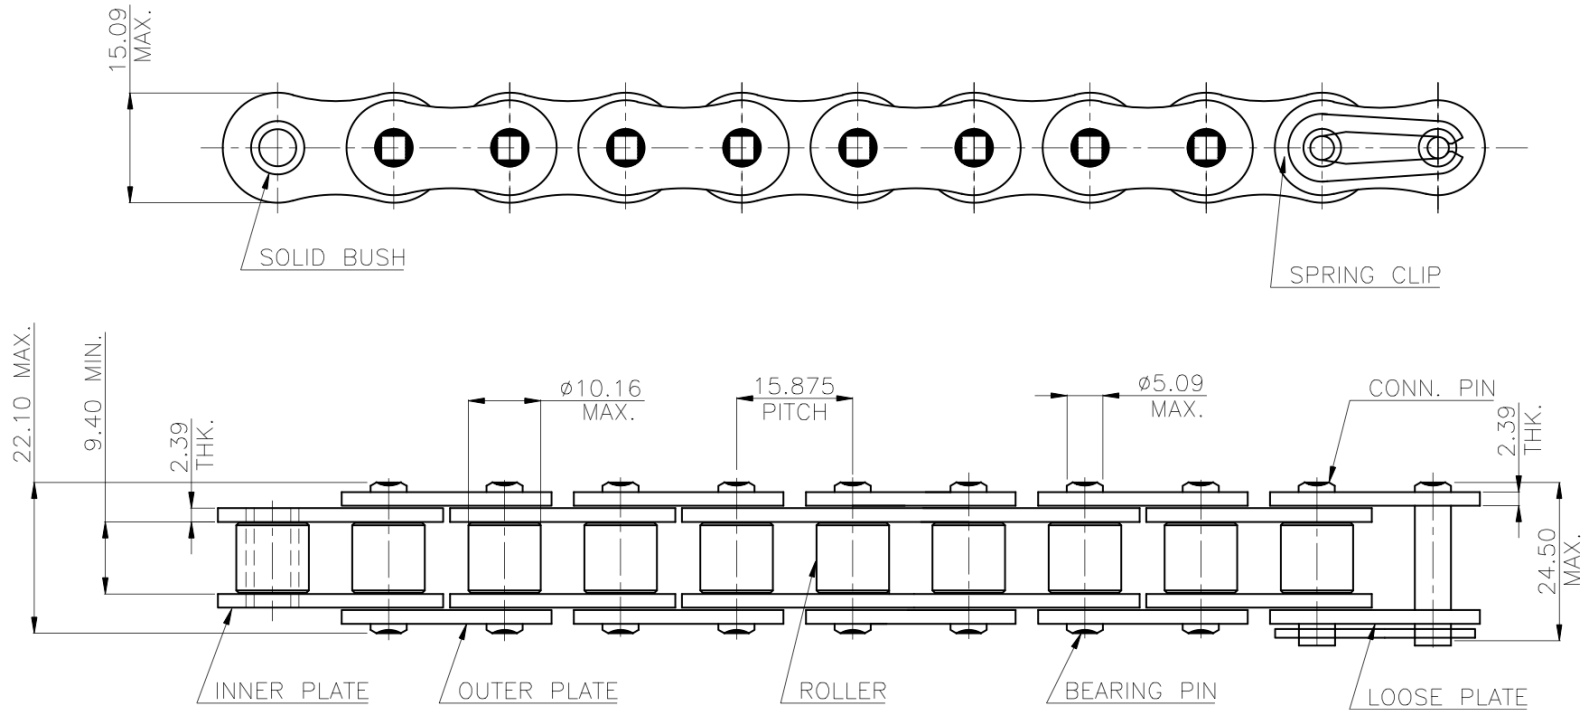

# DUROCHAIN 50H ROLLER CHAIN

MINIMUM BREAKING LOAD= 2700 KGS.