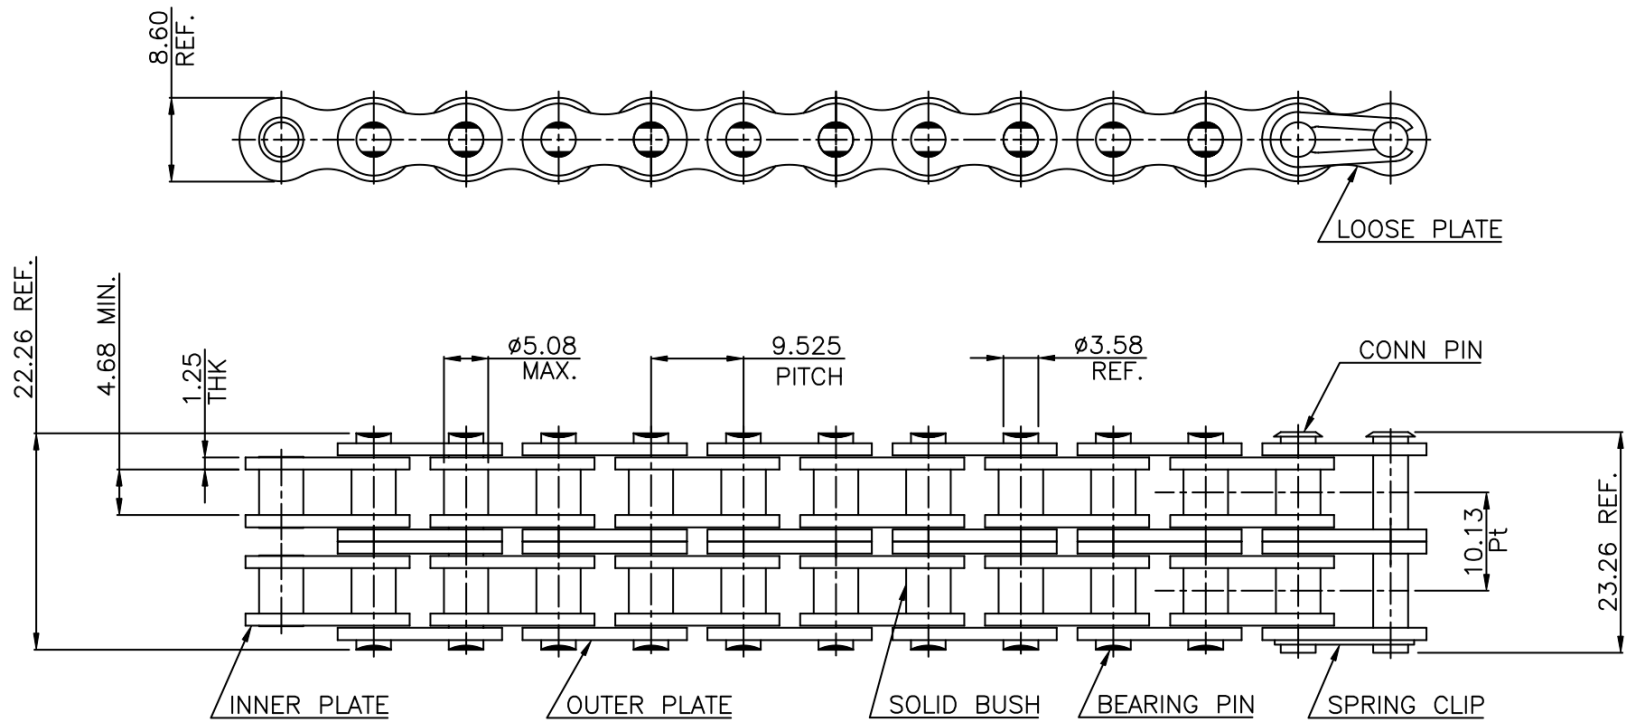

DUROCHAIN 35-2 ROLLER CHAIN

MINIMUM BREAKING LOAD : 1600 KGS.