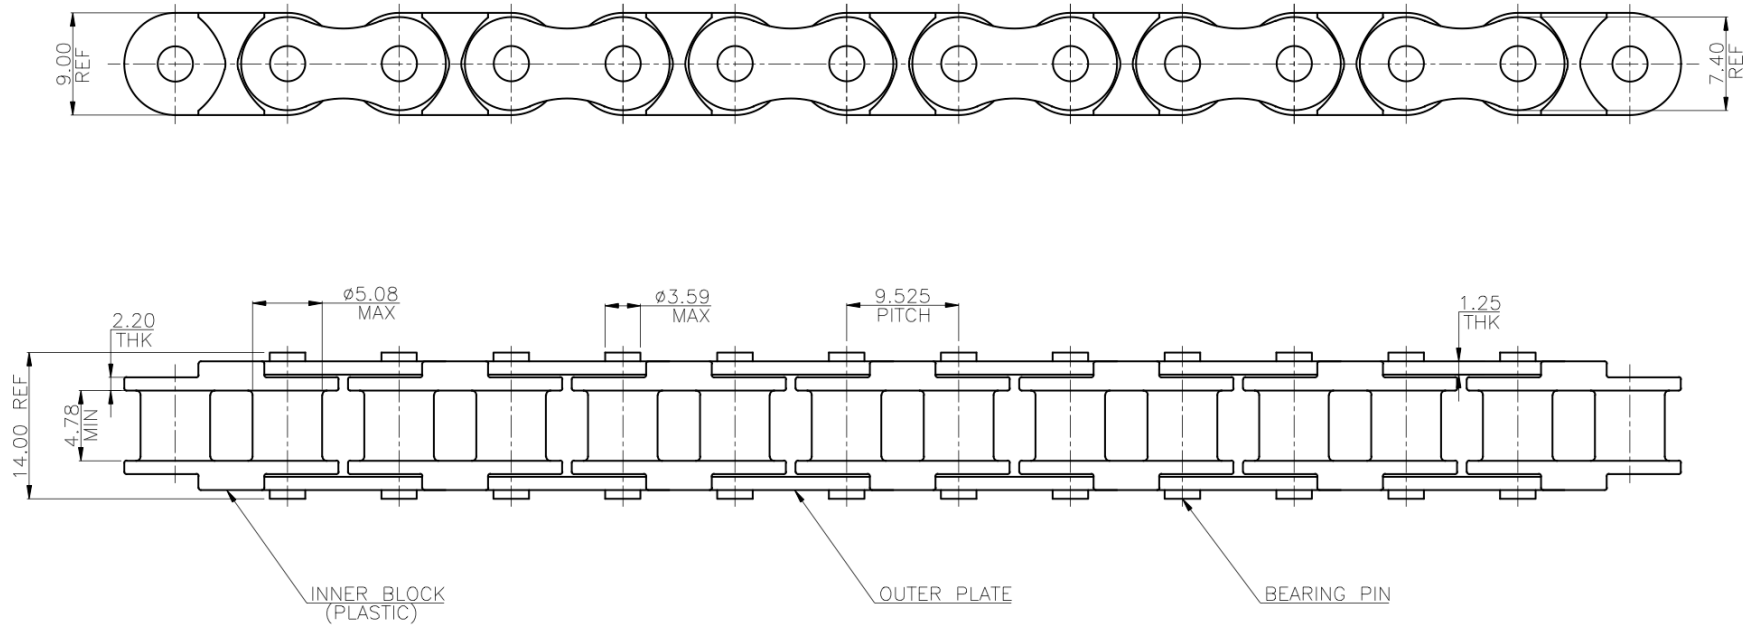

DUROCHAIN 35 POLY STEEL ROLLER CHAIN

NOTE :

1. THE ABOVE CHAINS INNER BLOCKS TO BE
2. OUTER PLATE & BEARING PIN TO BE MADE
3. PINS SHOULD BE UNRIVETED

MAXIMUM ALLOWABLE LOAD – 40 lbs