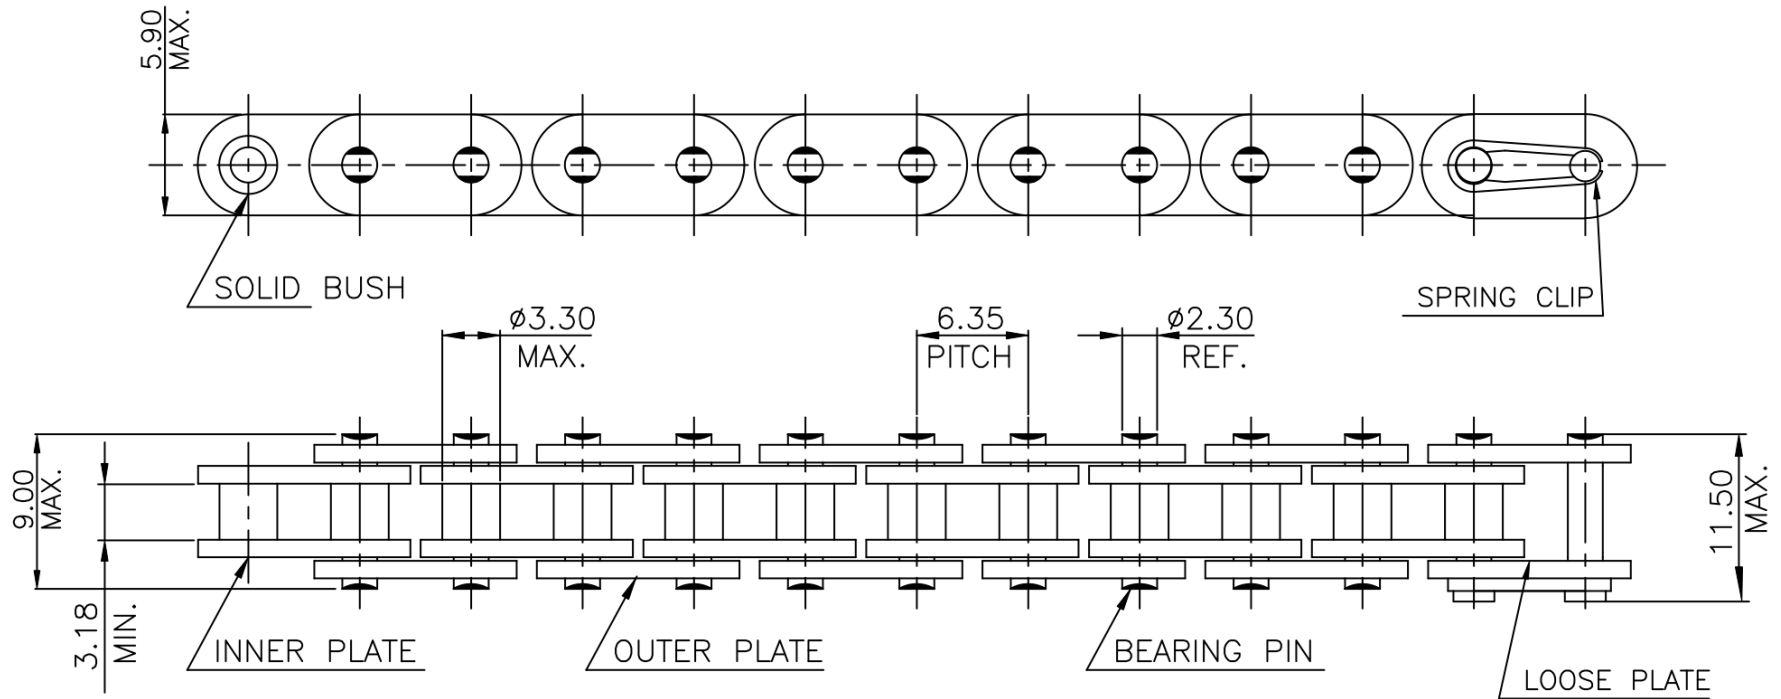

DUROCHAIN 25H-1 ROLLER CHAIN

MINIMUM BREAKING LOAD = 490 Kgs.