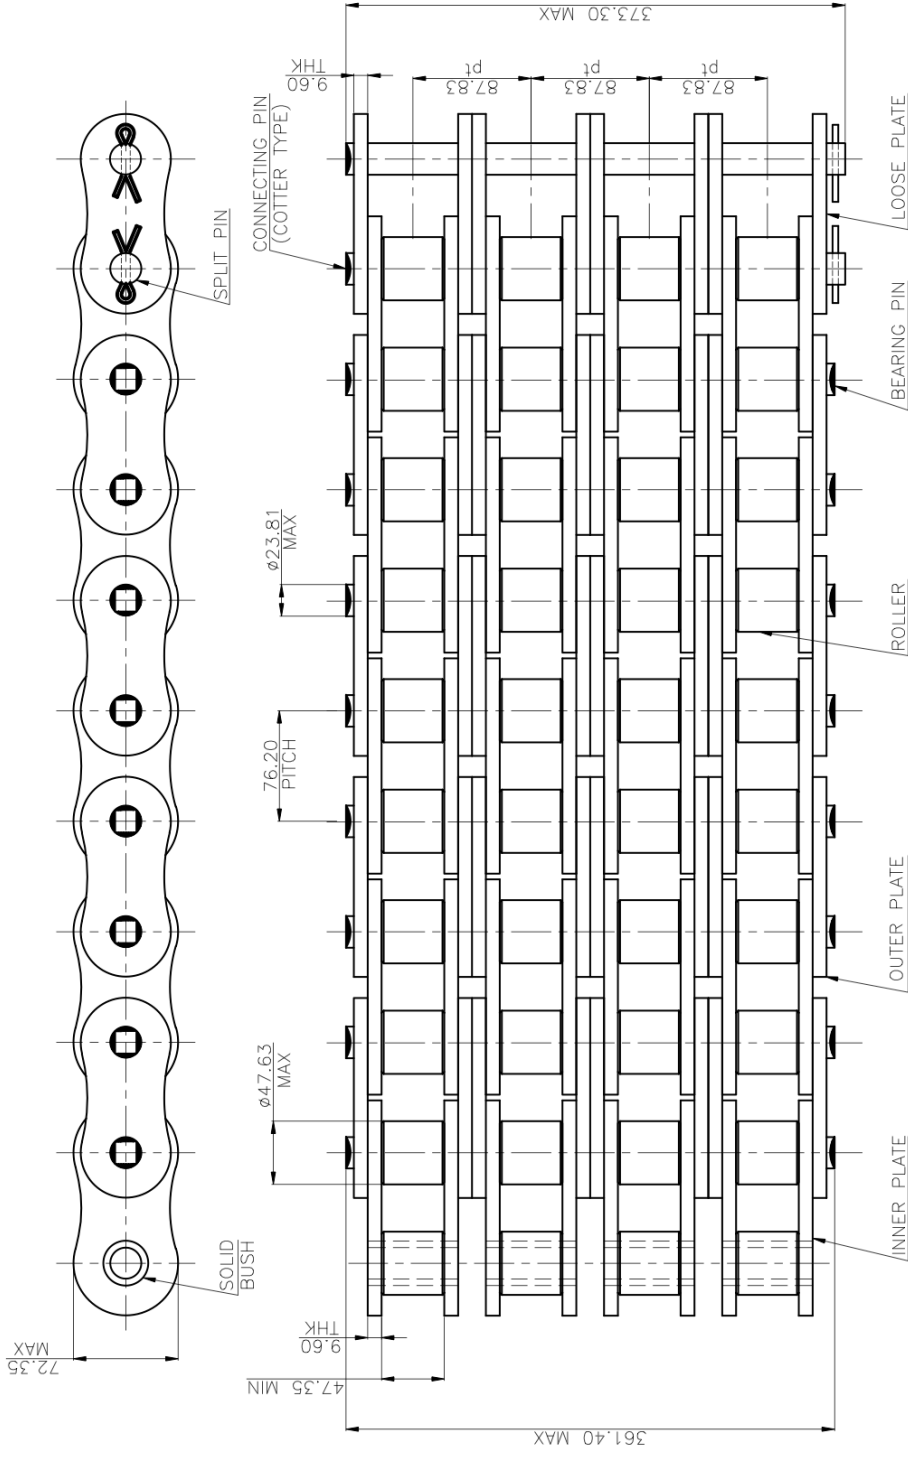

DUROCHAIN 240-4 ROLLER CHAIN

NOTE:—

- CHAIN LENGTH TOLERANCE = $+0.125\%$
 -0.00

MINIMUM BREAKING LOAD = 212200 kgs(2081.68 KN)