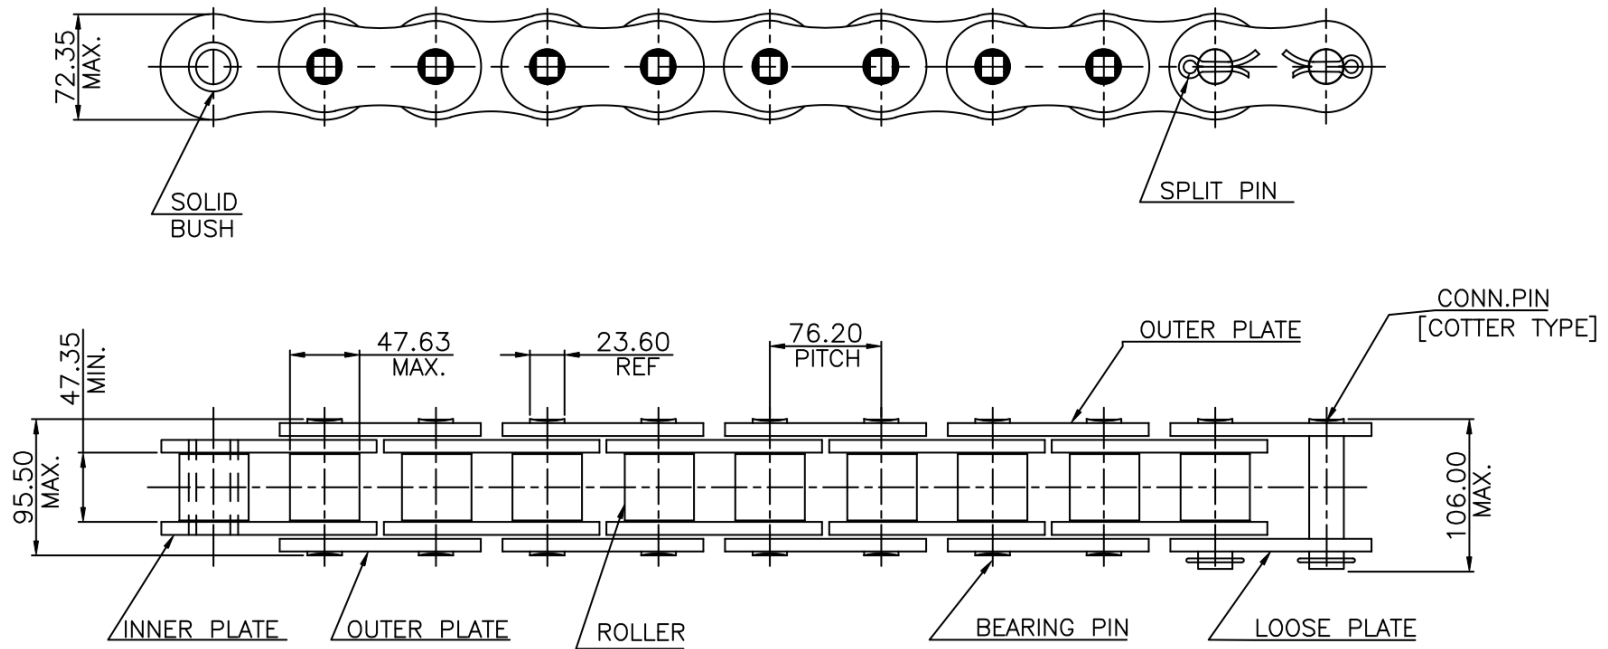

DUROCHAIN 240-1 ROLLER CHAIN

MINIMUM BREAKING LOAD = 53,050 Kgs