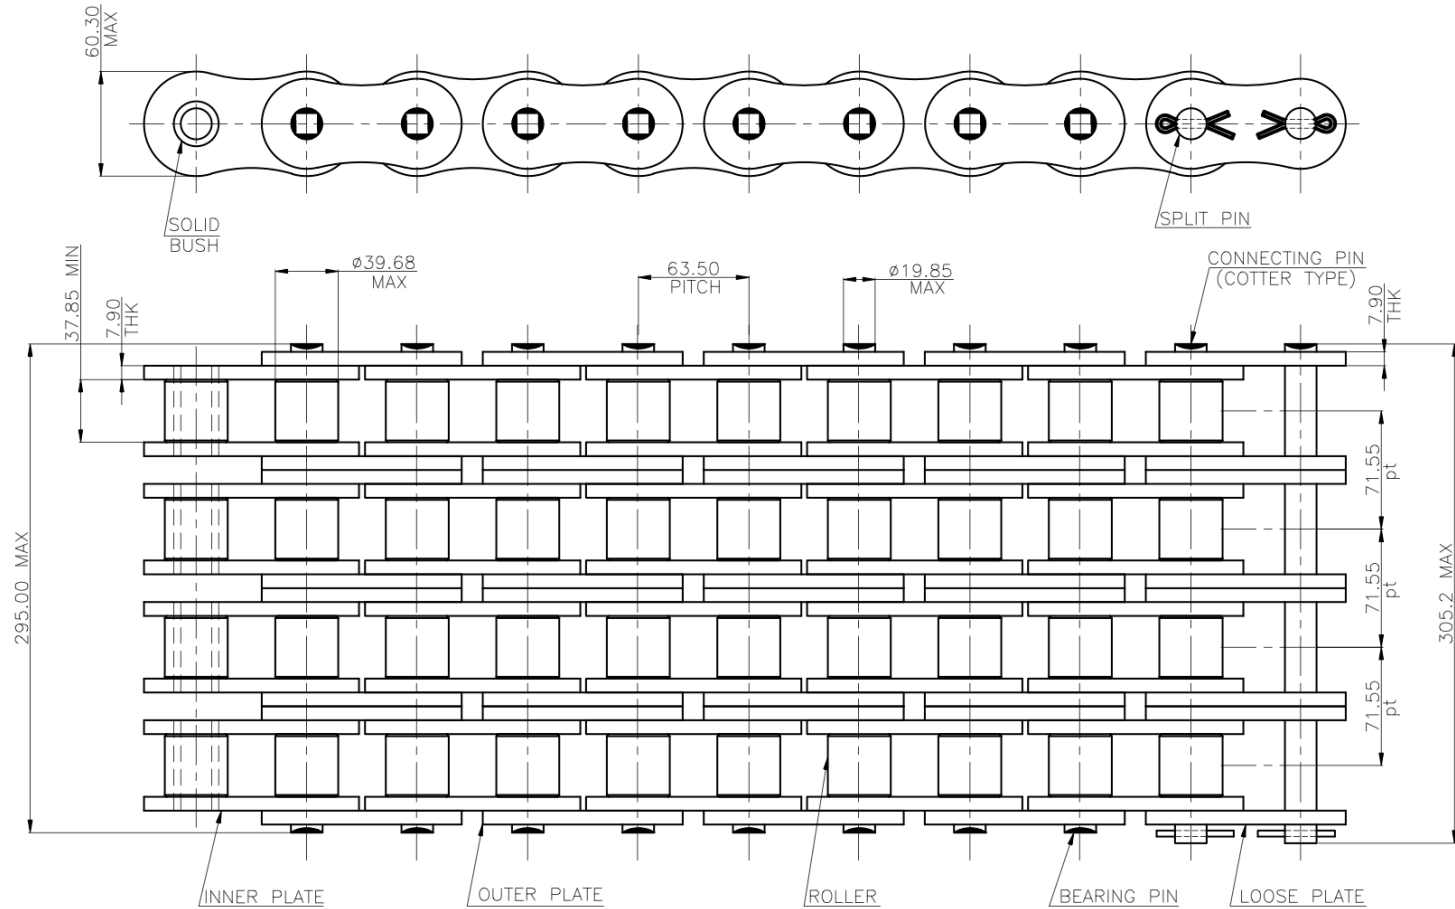

DUROCHAIN 200-4 ROLLER CHAIN

MINIMUM BREAKING LOAD = 185400 kgs(1818.77 KN)