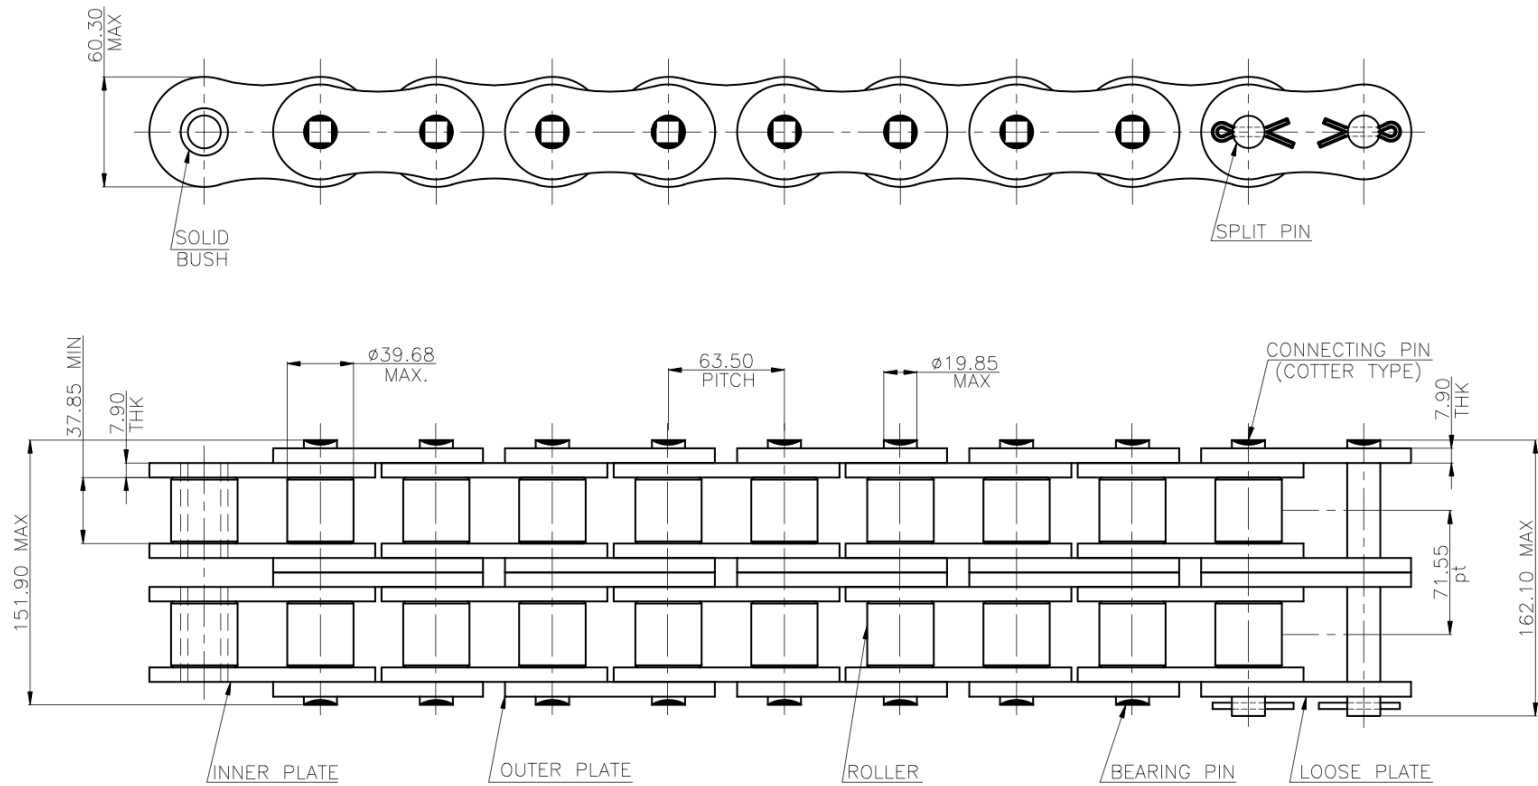

DUROCHAIN 200-2 ROLLER CHAIN

MINIMUM BREAKING LOAD = 92700 Kgs.