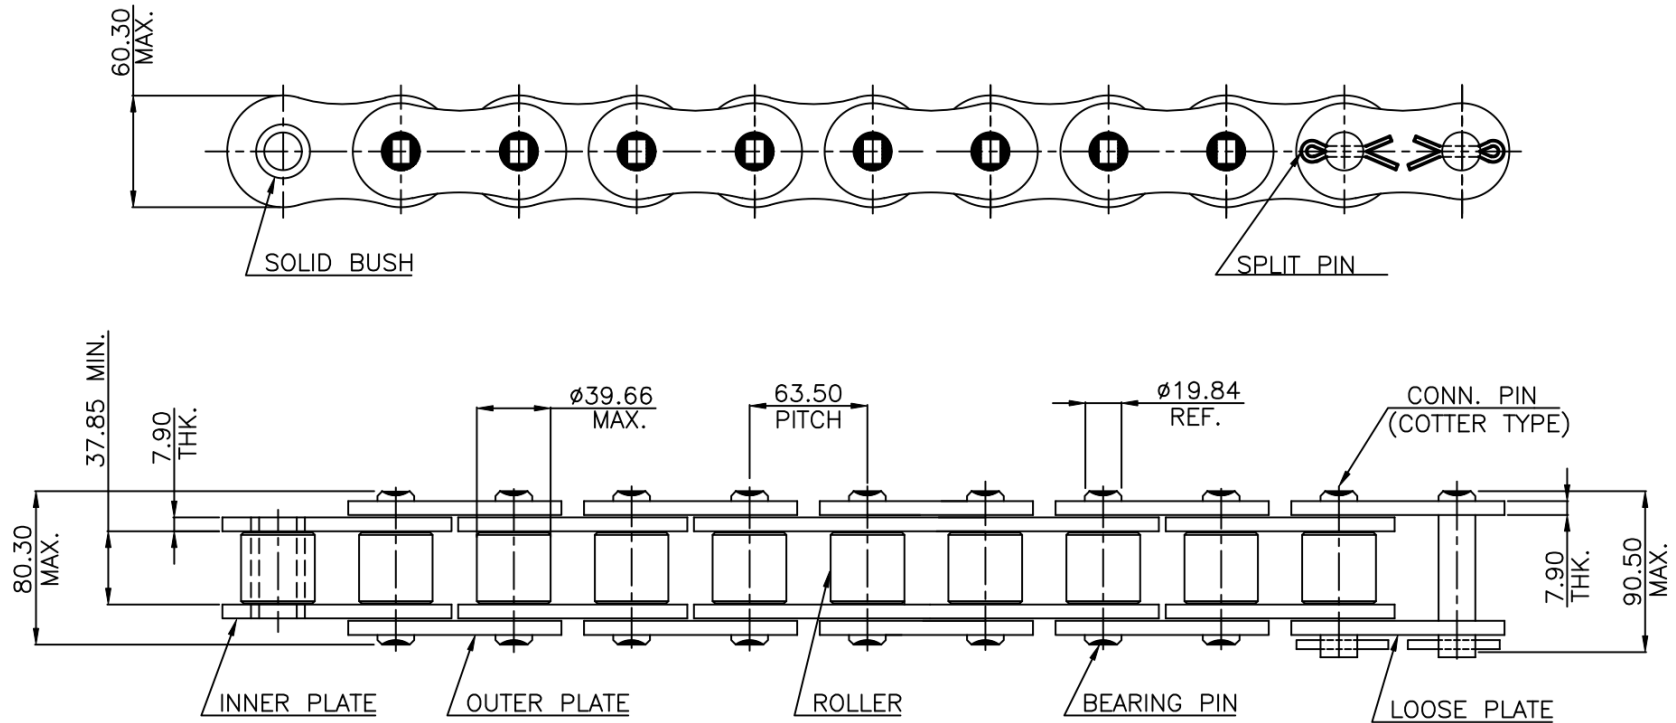

# DUROCHAIN 200-1 ROLLER CHAIN

MINIMUM BREAKING LOAD = 46350 Kgs.