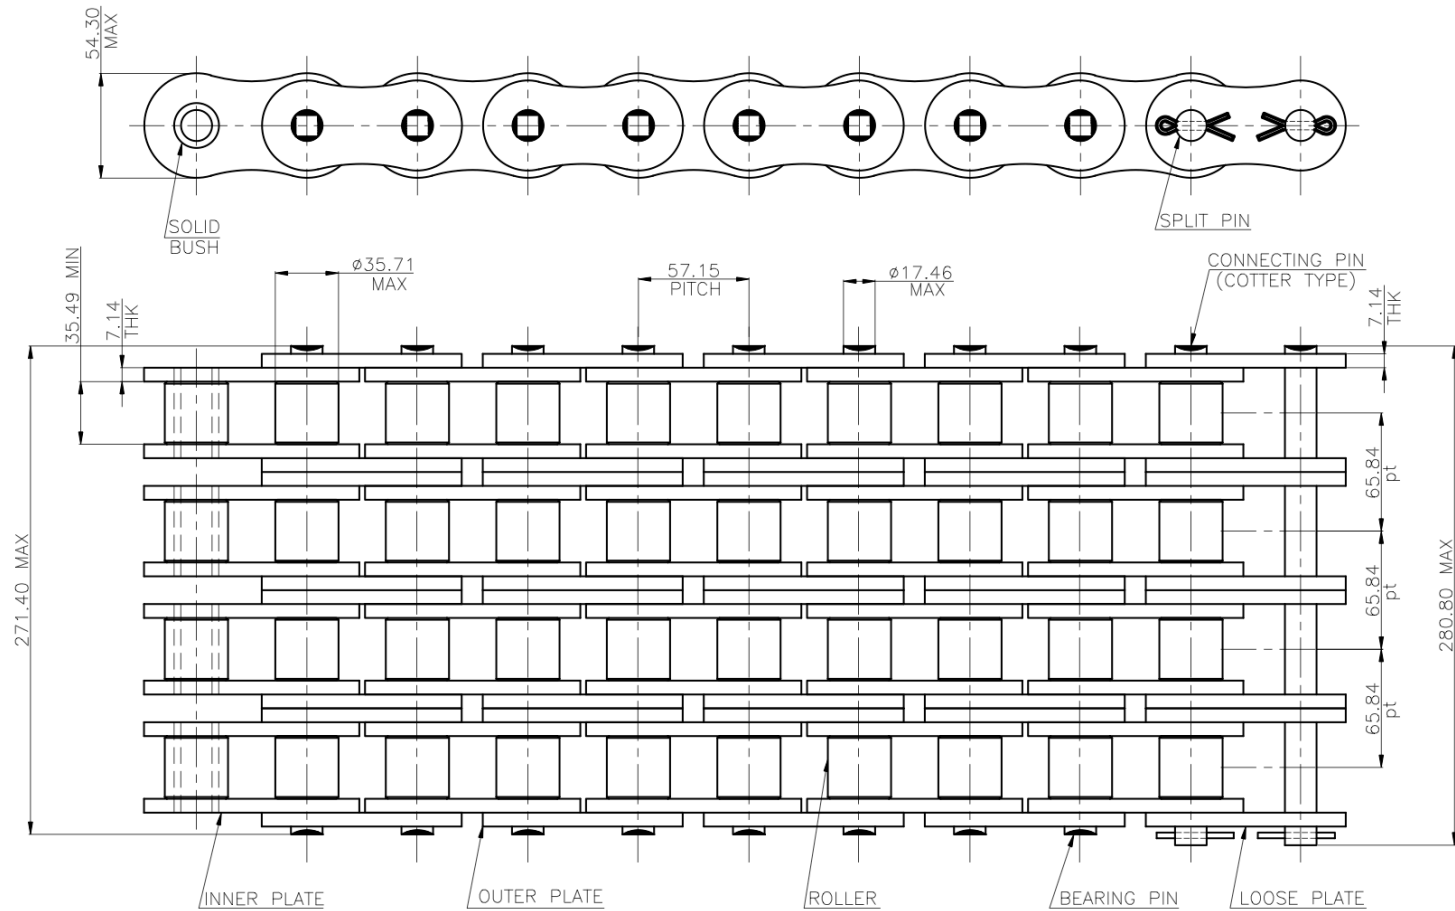

DUROCHAIN 180-4 ROLLER CHAIN

MINIMUM BREAKING LOAD = 143200 kgs(1404.79 KN)