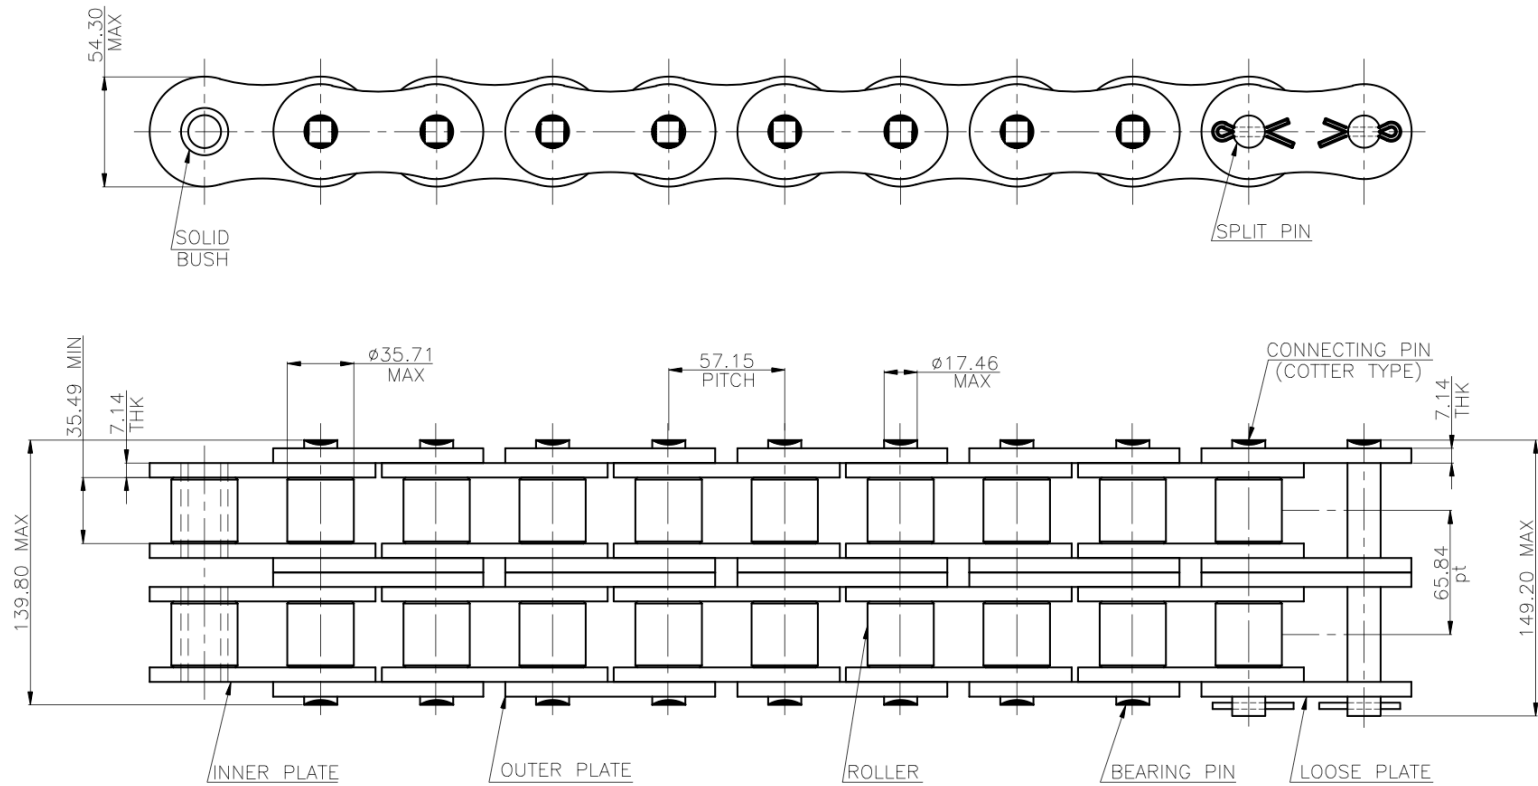

DUROCHAIN 180-2 ROLLER CHAIN

MINIMUM BREAKING LOAD = 71600 Kgs.