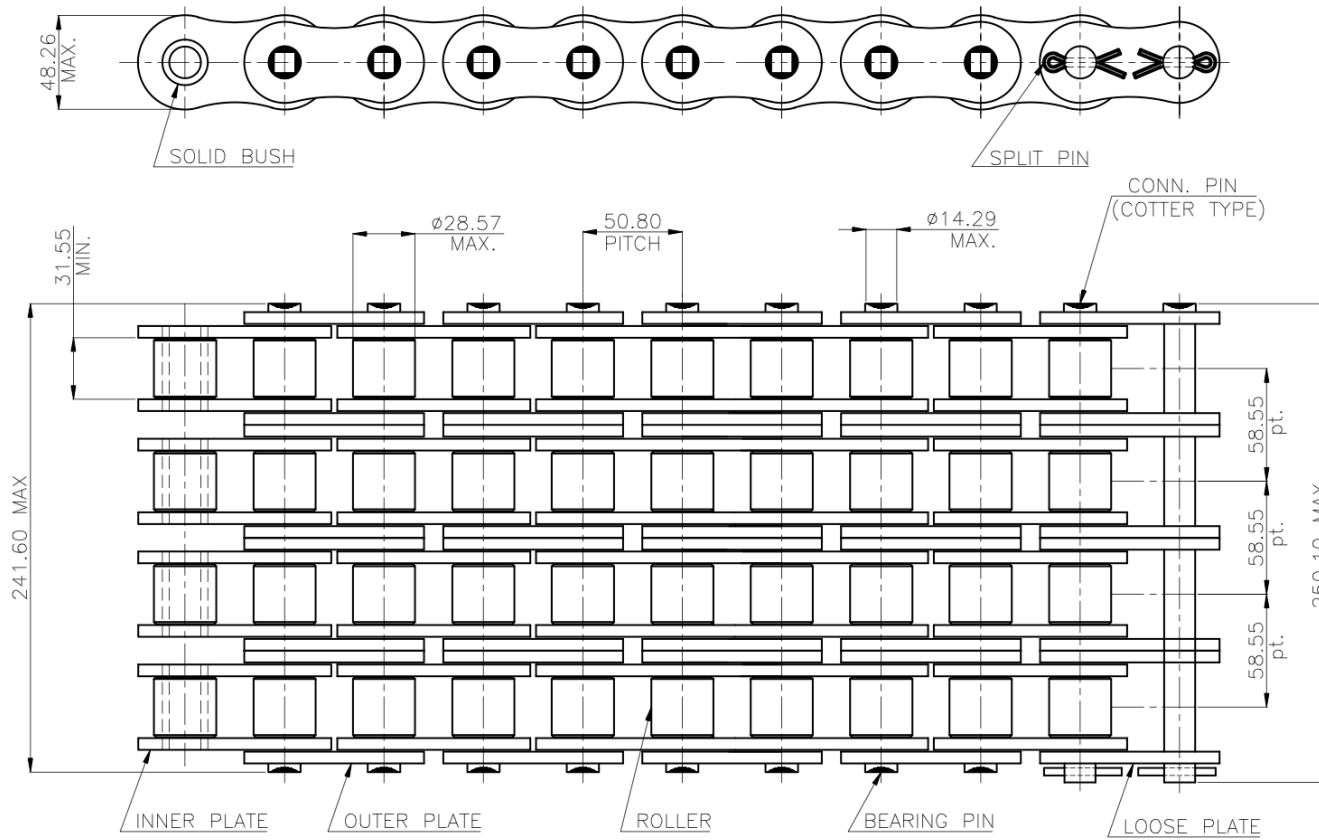

# DUROCHAIN 160-4 ROLLER CHAIN

MINIMUM BREAKING LOAD = 102320 kgs(1003.7 KN)