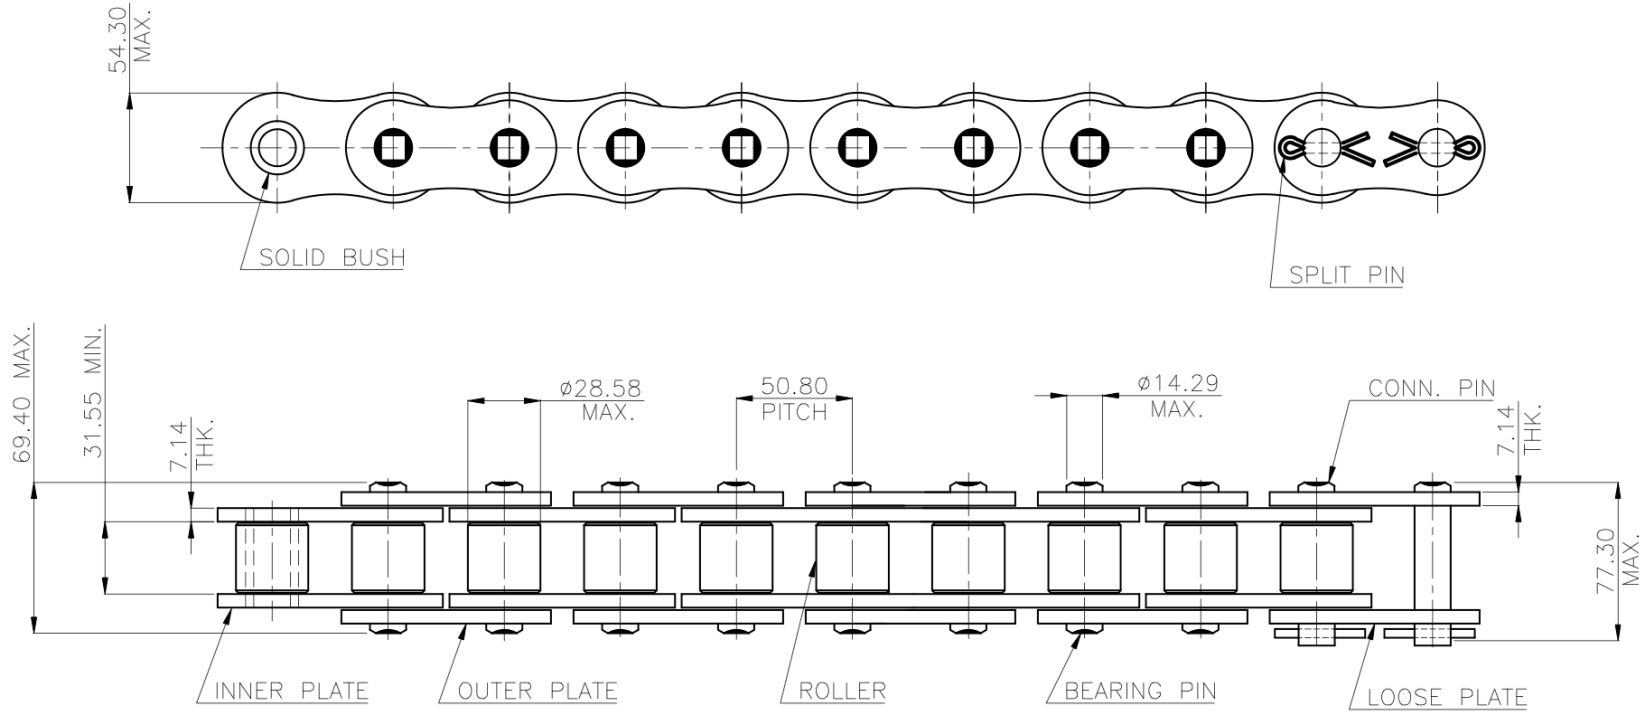

# DUROCHAIN 160H ROLLER CHAIN

MINIMUM BREAKING LOAD= 25,580 KGS.