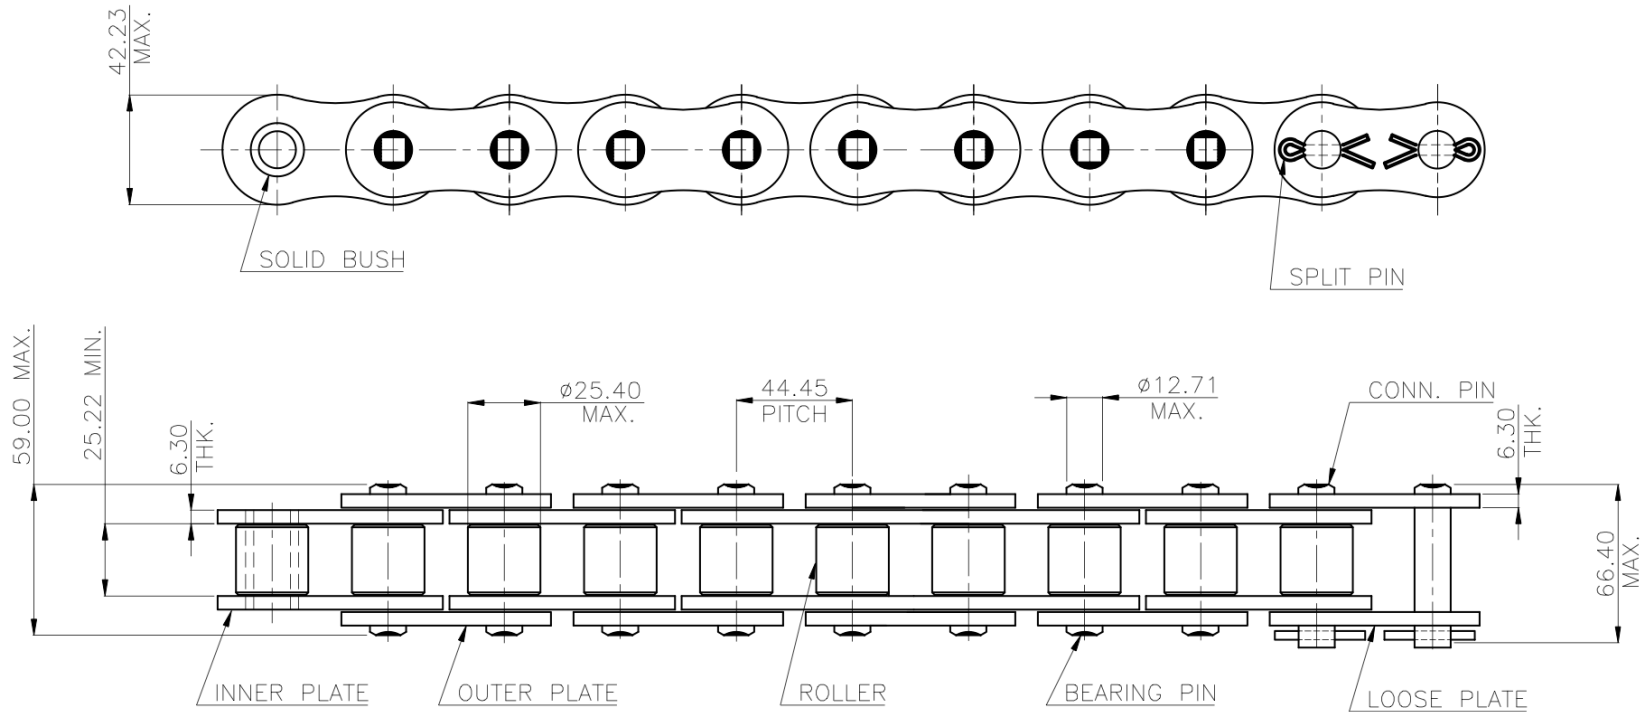

DUROCHAIN 140H ROLLER CHAIN

MINIMUM BREAKING LOAD= 20,260 KGS.