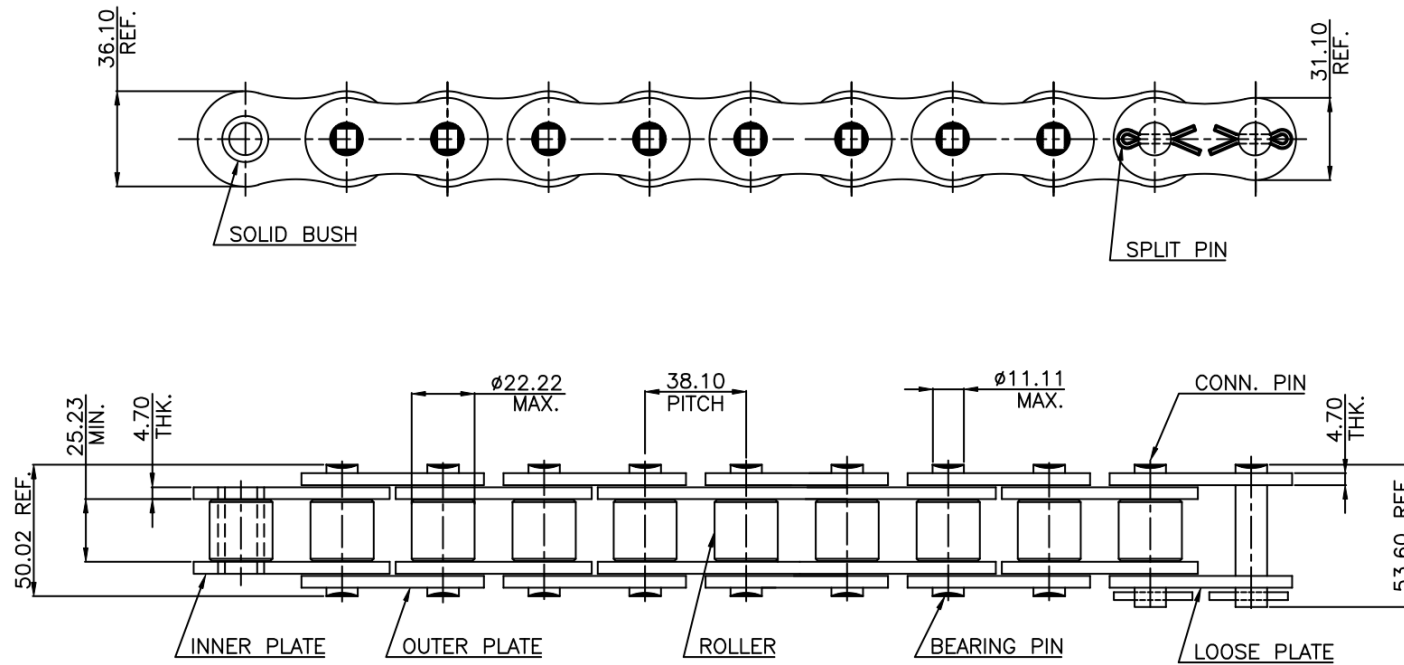

DUROCHAIN 120-1 ROLLER CHAIN

MINIMUM BREAKING LOAD = 17070 KGS