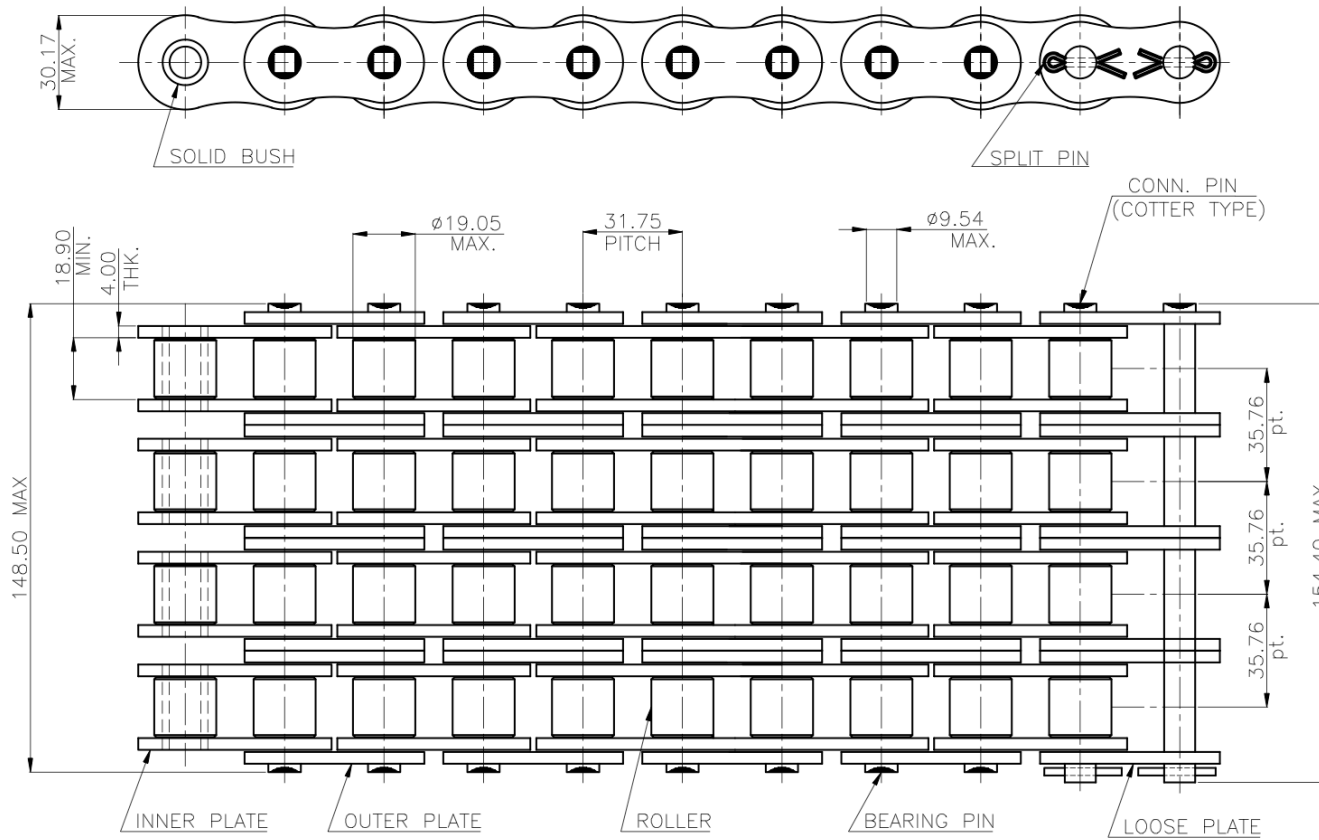

DUROCHAIN 100-4 ROLLER CHAIN

MINIMUM BREAKING LOAD = 46720 kgs(458.3 KN)